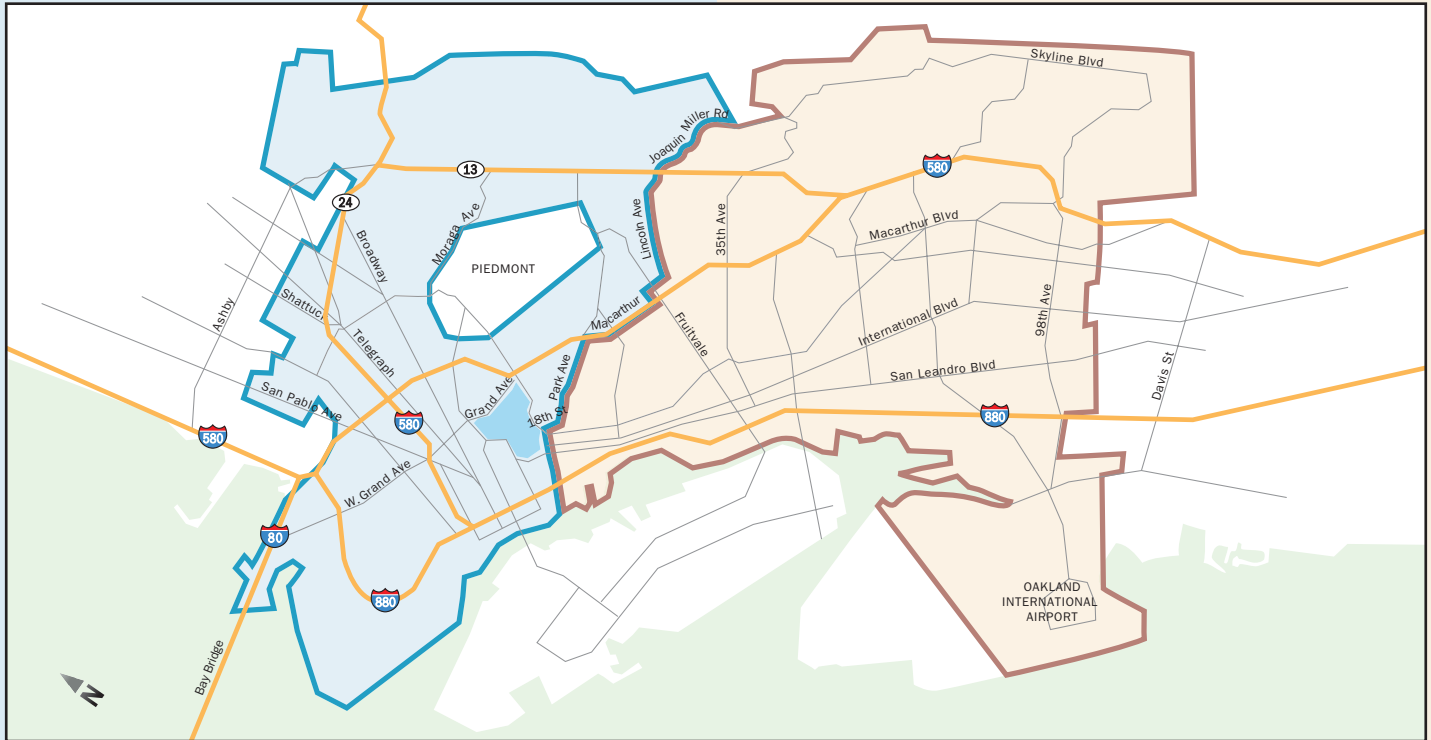

SERVICE PROVIDERS

California Waste Solutions North/West Oakland

Waste Management of Alameda County South/East Oakland

California Waste Solutions
(510) 836-6200

Waste Management of Alameda County
(510) 613-8710