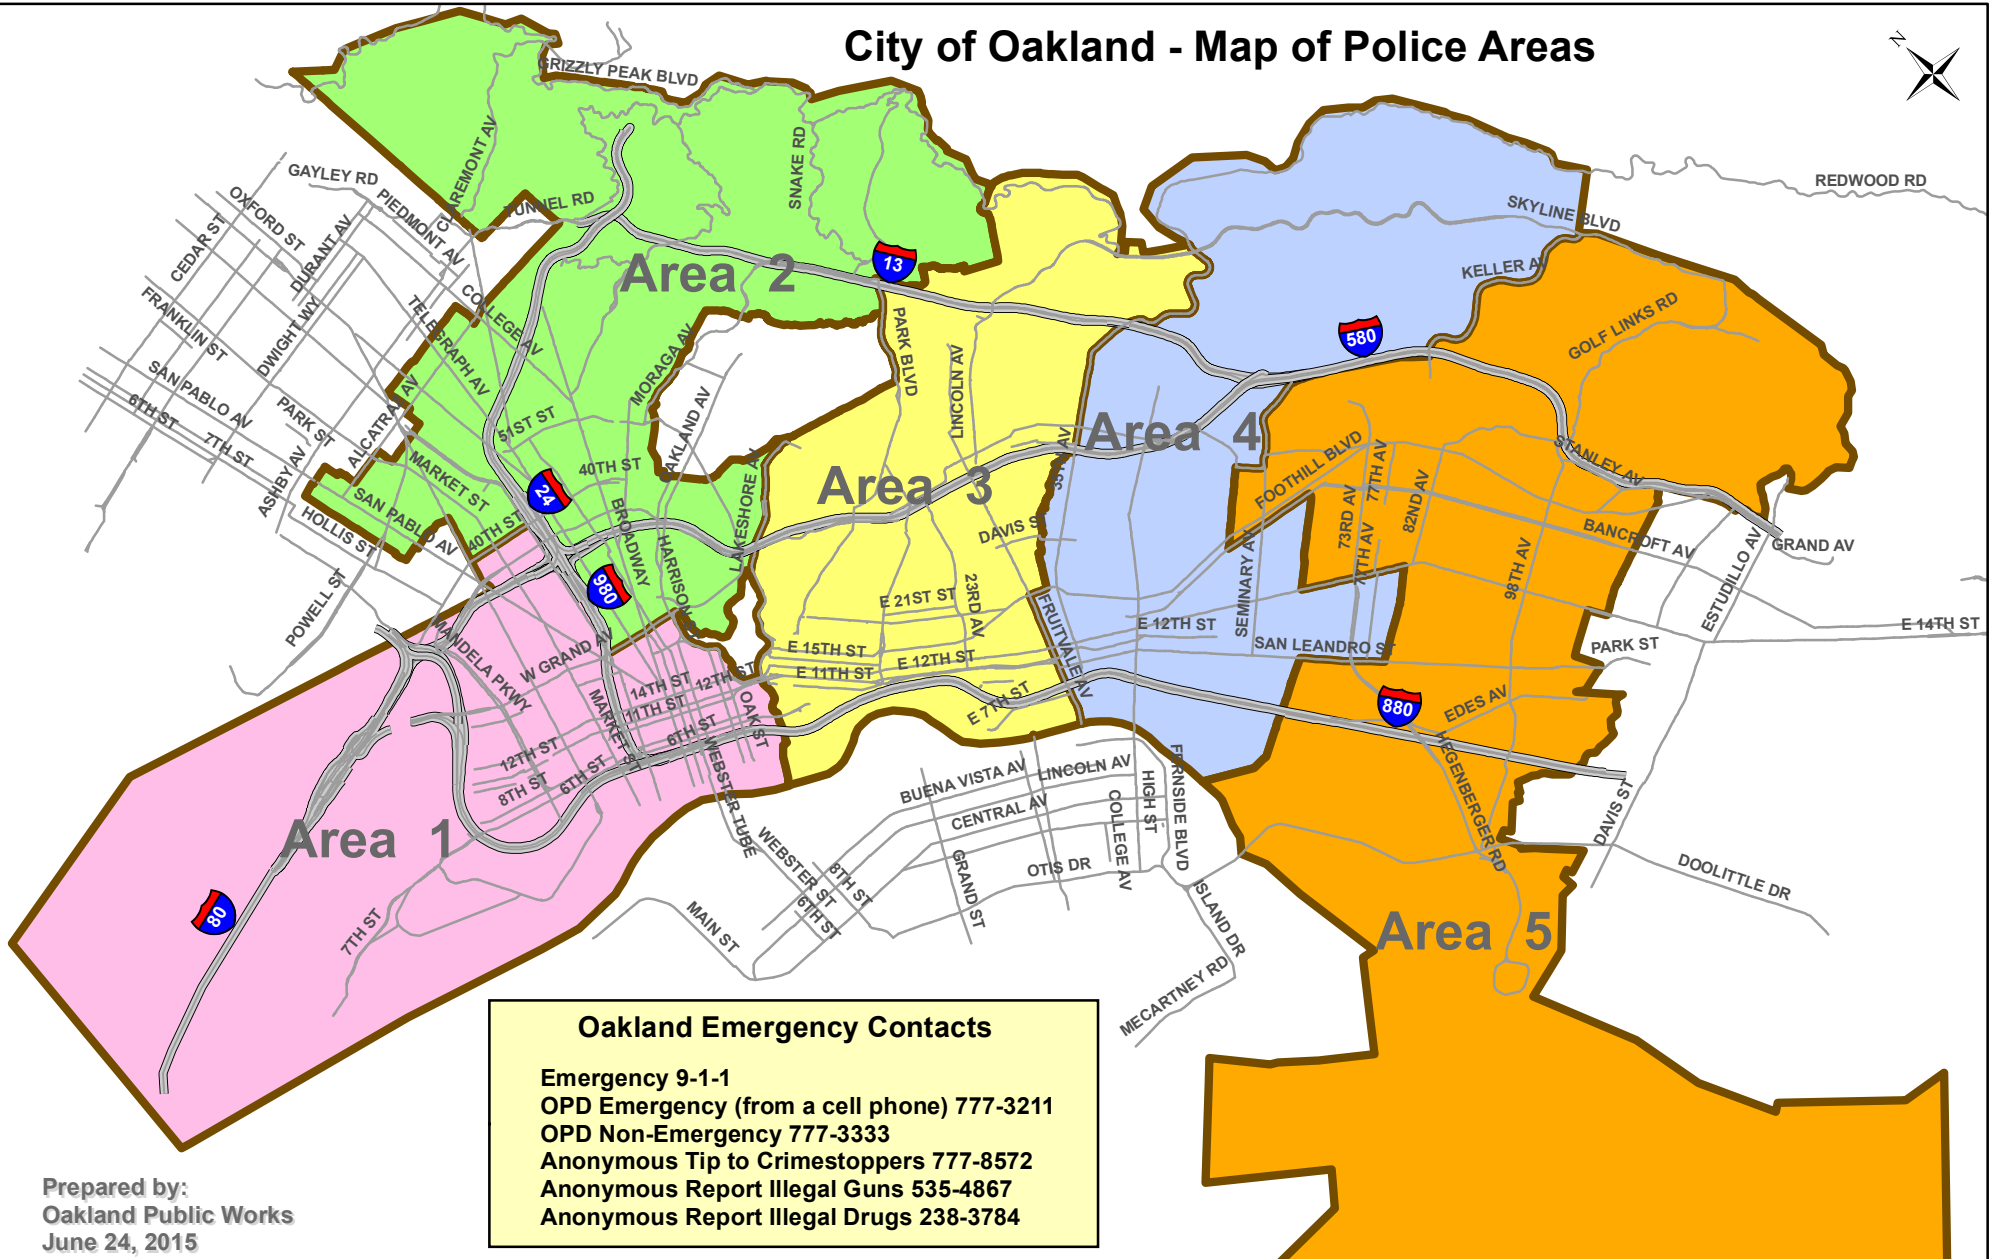

City of Oakland - Map of Police Areas

Oakland Emergency Contacts

Emergency 9-1-1
 OPD Emergency (from a cell phone) 777-3211
 OPD Non-Emergency 777-3333
 Anonymous Tip to Crimestoppers 777-8572
 Anonymous Report Illegal Guns 535-4867
 Anonymous Report Illegal Drugs 238-3784