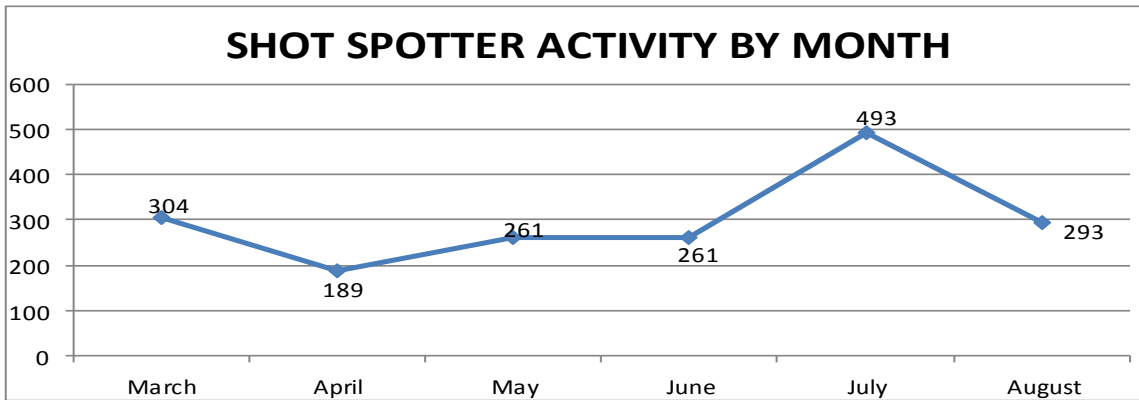

##### *Bureau of Field Operations 2*

BEAT	COUNT	BEAT	COUNT	BEAT	COUNT	BEAT	COUNT	BEAT	COUNT
15X	1	19X	5	24X	9	27Y	17	31Z	0
16X	0	20X	5	24Y	5	28X	6	32X	10
16Y	0	21X	10	25X	0	29X	12	32Y	6
17X	3	21Y	6	25Y	0	30X	33	33X	18
17Y	5	22X	0	26X	0	30Y	11	34X	22
18X	1	22Y	0	26Y	10	31X	0	35X	13
18Y	3	23X	13	27X	13	31Y	0	35Y	0

\*Shot Spotter coverage is not citywide, gunshot calls is citywide

\*\*More than one sensor can pick-up a single incident

**Incidents by Day of Week and Time of Day**

DOW	COUNT	TIME OF DAY	COUNT
Monday	45	0000-0259	104
Tuesday	31	0300-0559	41
Wednesday	41	0600-0859	5
Thursday	27	0900-1159	11
Friday	33	1200-1459	7
Saturday	57	1500-1759	21
Sunday	59	1800-2059	8
Blank	0	2100-2359	96

**Peak Hour: 0100 - 0159 (26)**

**SHOT SPOTTER ACTIVITY BY MONTH**

**WEST OAKLAND (Area's 1-3) SHOT SPOTTER INCIDENTS**

Data is extracted from the Oakland Police Department records database and are unaudited. The numbers do not match the official reports reported to the FBI through the Uniform Crime Reporting (UCR) program. Crime statistics can be affected by late reporting, the reclassification or unbounding of crimes, or the geo-coding process. *The only certified numbers are those contained in the UCR*