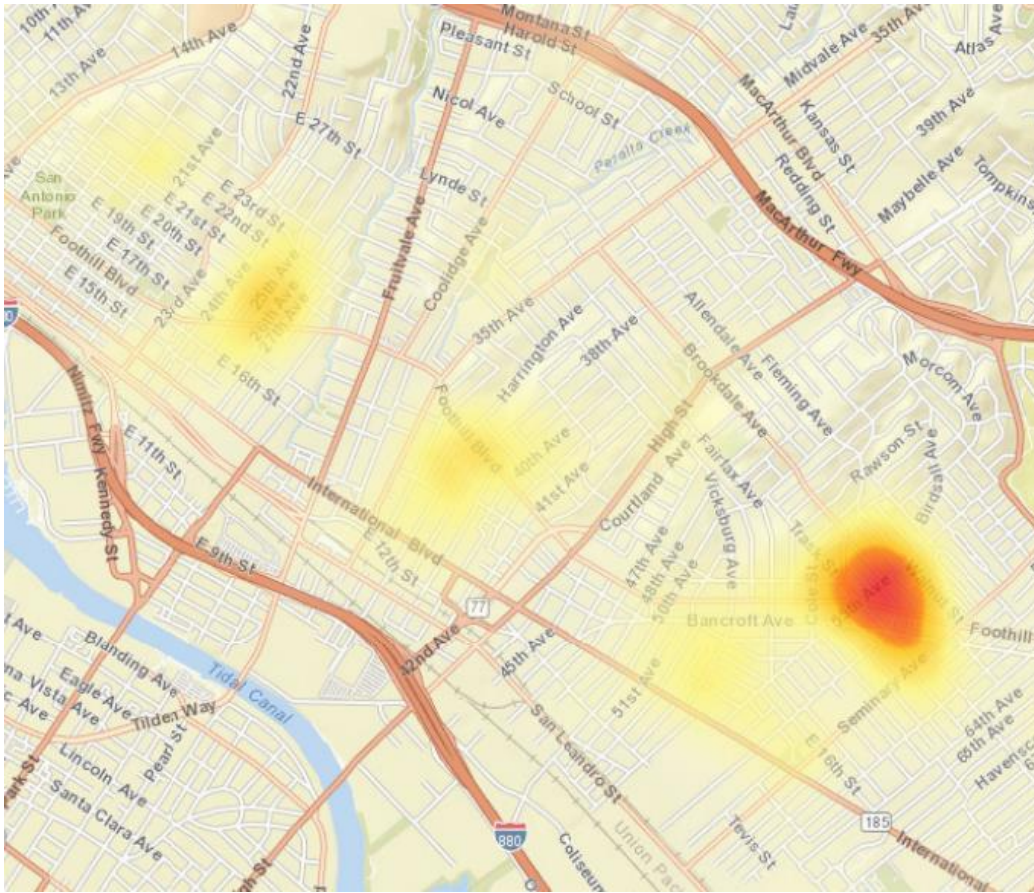

\*Shot Spotter coverage is not citywide, gunshot calls is citywide

\*\*More than one sensor can pick-up a single incident

**Incidents by Day of Week and Time of Day**

DOW	COUNT	TIME OF DAY	COUNT
Monday	45	0000-0259	104
Tuesday	31	0300-0559	41
Wednesday	41	0600-0859	5
Thursday	27	0900-1159	11
Friday	33	1200-1459	7
Saturday	57	1500-1759	21
Sunday	59	1800-2059	8
Blank	0	2100-2359	96

**Peak Hour: 0100 - 0159 (26)**

**SHOT SPOTTER ACTIVITY BY MONTH**

**WEST OAKLAND (Area's 1-3) SHOT SPOTTER INCIDENTS**

Data is extracted from the Oakland Police Department records database and are unaudited. The numbers do not match the official reports reported to the FBI through the Uniform Crime Reporting (UCR) program. Crime statistics can be affected by late reporting, the reclassification or unbounding of crimes, or the geo-coding process. *The only certified numbers are those contained in the UCR*

## EAST OAKLAND SHOT SPOTTER INCIDENTS

Data is extracted from the Oakland Police Department records database and are unaudited. The numbers do not match the official reports reported to the FBI through the Uniform Crime Reporting (UCR) program. Crime statistics can be affected by late reporting, the reclassification or unbounding of crimes, or the geo-coding process. *The only certified numbers are those contained in the UCR*