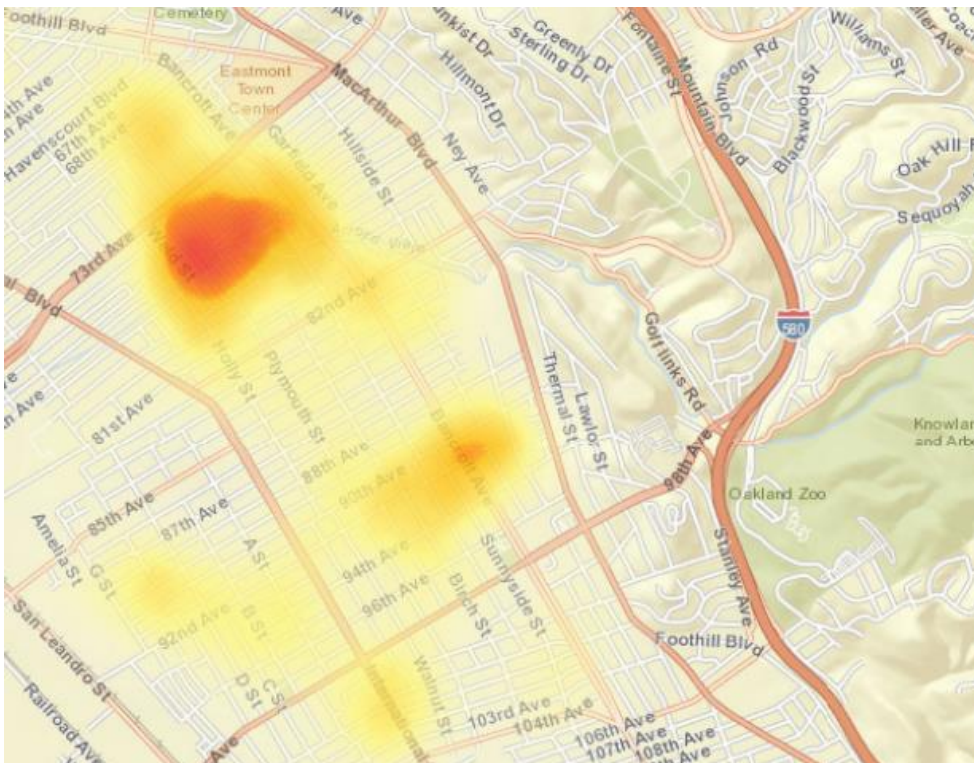

\*Shot Spotter coverage is not citywide, gunshot calls is citywide

\*\*More than one sensor can pick-up a single incident

**Incidents by Day of Week and Time of Day**

DOW	COUNT	TIME OF DAY	COUNT
Monday	45	0000-0259	104
Tuesday	31	0300-0559	41
Wednesday	41	0600-0859	5
Thursday	27	0900-1159	11
Friday	33	1200-1459	7
Saturday	57	1500-1759	21
Sunday	59	1800-2059	8
Blank	0	2100-2359	96

**Peak Hour: 0100 - 0159 (26)**

**SHOT SPOTTER ACTIVITY BY MONTH**

**WEST OAKLAND (Area's 1-3) SHOT SPOTTER INCIDENTS**

Data is extracted from the Oakland Police Department records database and are unaudited. The numbers do not match the official reports reported to the FBI through the Uniform Crime Reporting (UCR) program. Crime statistics can be affected by late reporting, the reclassification or unbounding of crimes, or the geo-coding process. *The only certified numbers are those contained in the UCR*

## EAST OAKLAND SHOT SPOTTER INCIDENTS

Data is extracted from the Oakland Police Department records database and are unaudited. The numbers do not match the official reports reported to the FBI through the Uniform Crime Reporting (UCR) program. Crime statistics can be affected by late reporting, the reclassification or unbounding of crimes, or the geo-coding process. *The only certified numbers are those contained in the UCR*