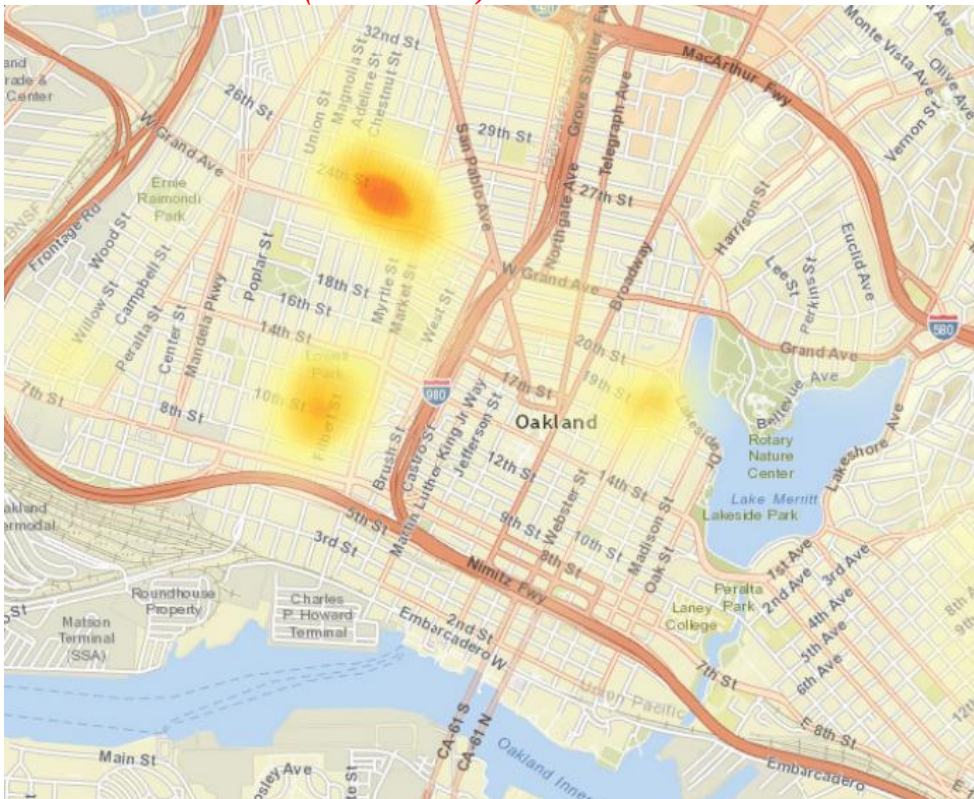

\*Shot Spotter coverage is not citywide, gunshot calls is citywide

\*\*More than one sensor can pick-up a single incident

**Incidents by Day of Week and Time of Day**

DOW	COUNT	TIME OF DAY	COUNT
Monday	45	0000-0259	104
Tuesday	31	0300-0559	41
Wednesday	41	0600-0859	5
Thursday	27	0900-1159	11
Friday	33	1200-1459	7
Saturday	57	1500-1759	21
Sunday	59	1800-2059	8
Blank	0	2100-2359	96

**Peak Hour: 0100 - 0159 (26)**

**SHOT SPOTTER ACTIVITY BY MONTH**

**WEST OAKLAND (Area's 1-3) SHOT SPOTTER INCIDENTS**

Data is extracted from the Oakland Police Department records database and are unaudited. The numbers do not match the official reports reported to the FBI through the Uniform Crime Reporting (UCR) program. Crime statistics can be affected by late reporting, the reclassification or unbounding of crimes, or the geo-coding process. *The only certified numbers are those contained in the UCR*