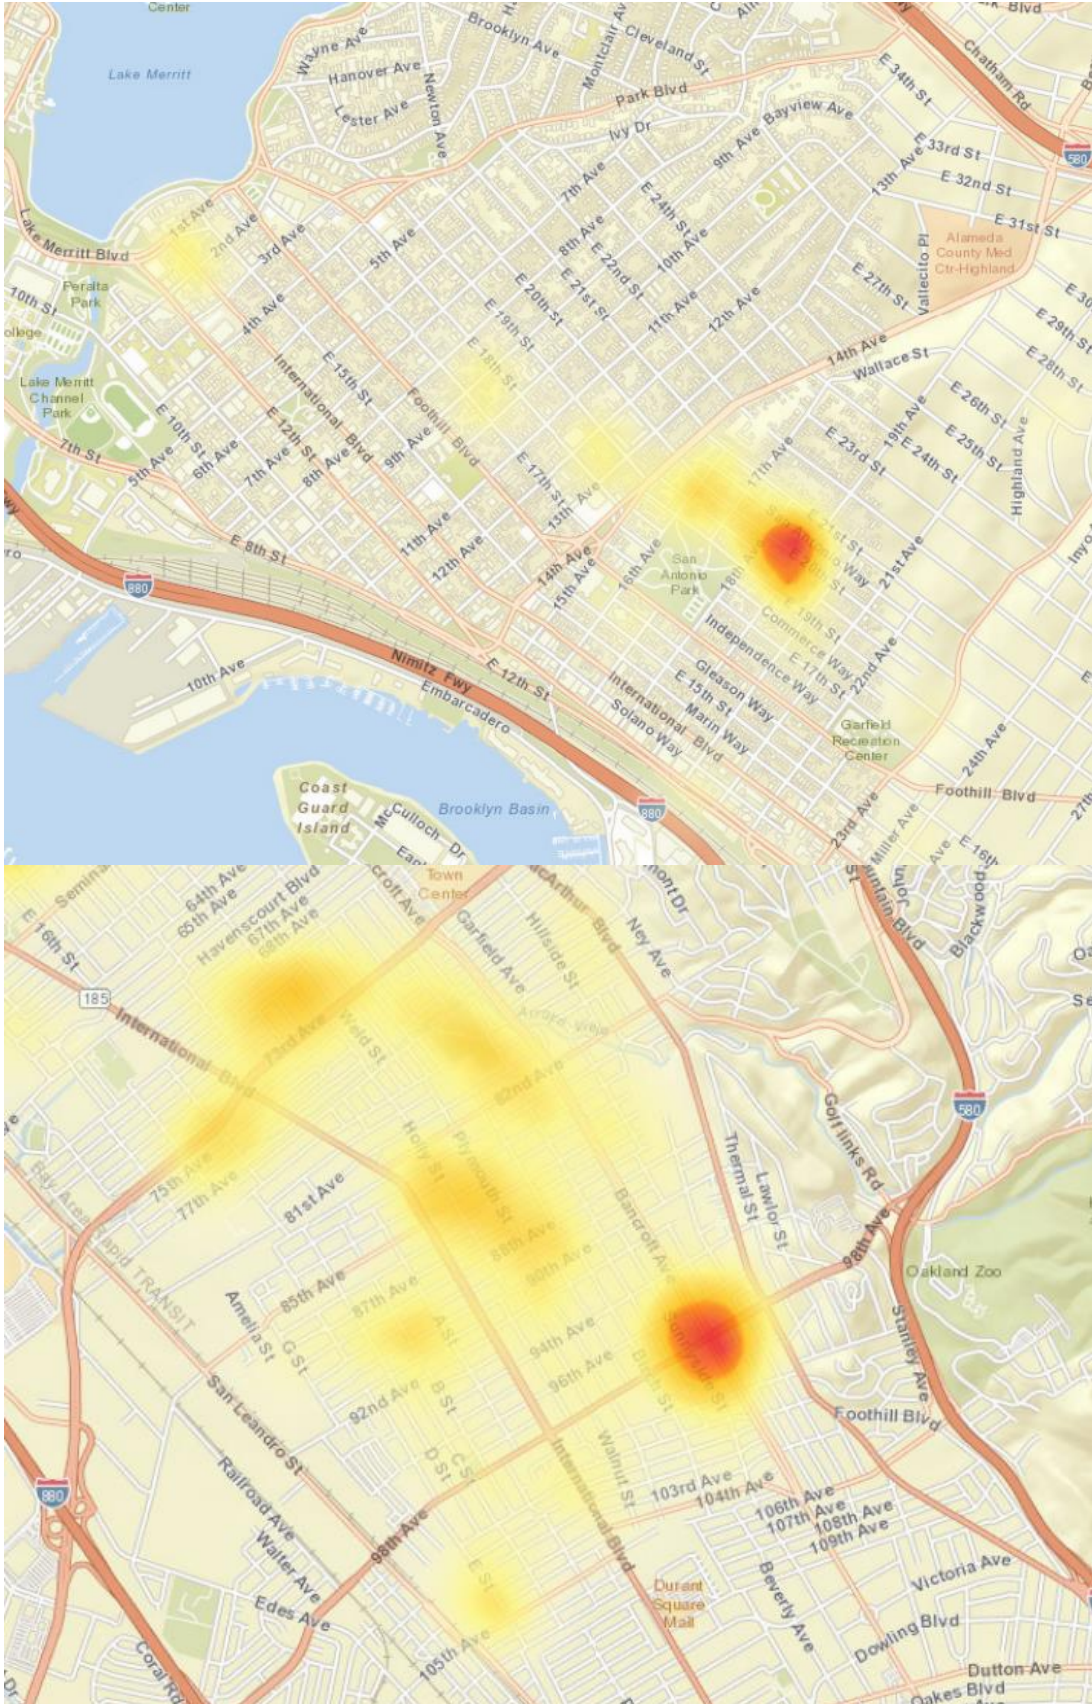

EAST OAKLAND SHOT SPOTTER INCIDENTS

Data is extracted from the Oakland Police Department records database and are unaudited. The numbers do not match the official reports reported to the FBI through the Uniform Crime Reporting (UCR) program. Crime statistics can be affected by late reporting, the reclassification or unfounding of crimes, or the geo-coding process. *The only certified numbers are those contained in the UCR*