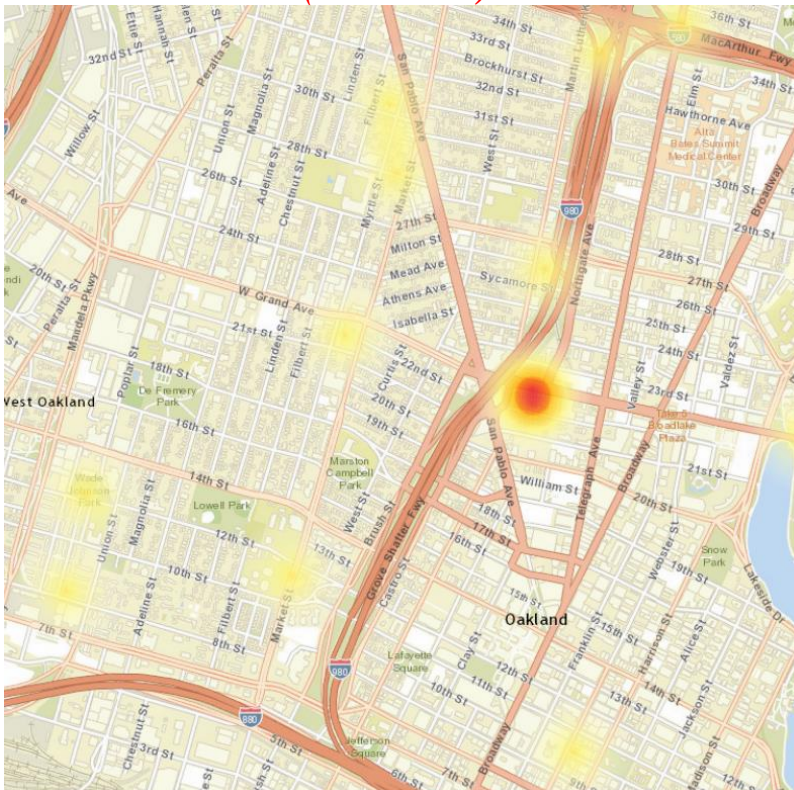

\*Shot Spotter coverage is not citywide, gunshot calls is citywide

\*\*More than one sensor can pick-up a single incident

**Incidents by Day of Week and Time of Day**

DOW	COUNT	TIME OF DAY	COUNT
Monday	40	0000-0259	83
Tuesday	28	0300-0559	26
Wednesday	34	0600-0859	2
Thursday	33	0900-1159	4
Friday	32	1200-1459	14
Saturday	38	1500-1759	18
Sunday	56	1800-2059	35
Blank	0	2100-2359	79

**Peak Hour: 0100 - 0159 (26)**

**SHOT SPOTTER ACTIVITY BY MONTH**

**WEST OAKLAND (Area's 1-3) SHOT SPOTTER INCIDENTS**

Data is extracted from the Oakland Police Department records database and are unaudited. The numbers do not match the official reports reported to the FBI through the Uniform Crime Reporting (UCR) program. Crime statistics can be affected by late reporting, the reclassification or unfounding of crimes, or the geo-coding process. *The only certified numbers are those contained in the UCR*