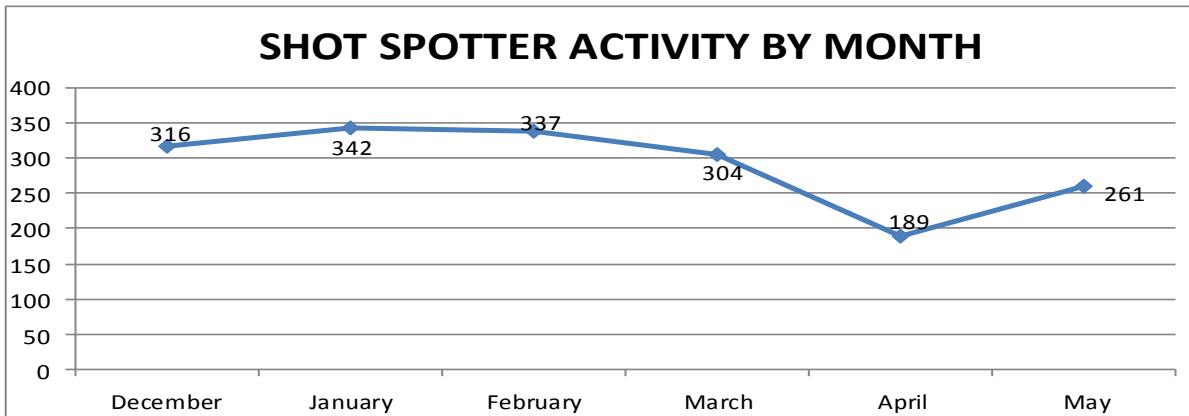

##### *Bureau of Field Operations 2*

BEAT	COUNT	BEAT	COUNT	BEAT	COUNT	BEAT	COUNT	BEAT	COUNT
15X	0	19X	5	24X	10	27Y	15	31Z	0
16X	0	20X	7	24Y	4	28X	3	32X	15
16Y	0	21X	2	25X	0	29X	4	32Y	11
17X	4	21Y	5	25Y	0	30X	34	33X	16
17Y	0	22X	0	26X	3	30Y	9	34X	29
18X	8	22Y	0	26Y	18	31X	0	35X	13
18Y	1	23X	6	27X	18	31Y	0	35Y	0

\*Shot Spotter coverage is not citywide, gunshot calls is citywide

\*\*More than one sensor can pick-up a single incident

**Incidents by Day of Week and Time of Day**

DOW	COUNT	TIME OF DAY	COUNT
Monday	40	0000-0259	83
Tuesday	28	0300-0559	26
Wednesday	34	0600-0859	2
Thursday	33	0900-1159	4
Friday	32	1200-1459	14
Saturday	38	1500-1759	18
Sunday	56	1800-2059	35
Blank	0	2100-2359	79

**Peak Hour: 0100 - 0159 (26)**

**SHOT SPOTTER ACTIVITY BY MONTH**

**WEST OAKLAND (Area's 1-3) SHOT SPOTTER INCIDENTS**

Data is extracted from the Oakland Police Department records database and are unaudited. The numbers do not match the official reports reported to the FBI through the Uniform Crime Reporting (UCR) program. Crime statistics can be affected by late reporting, the reclassification or unfounding of crimes, or the geo-coding process. *The only certified numbers are those contained in the UCR*