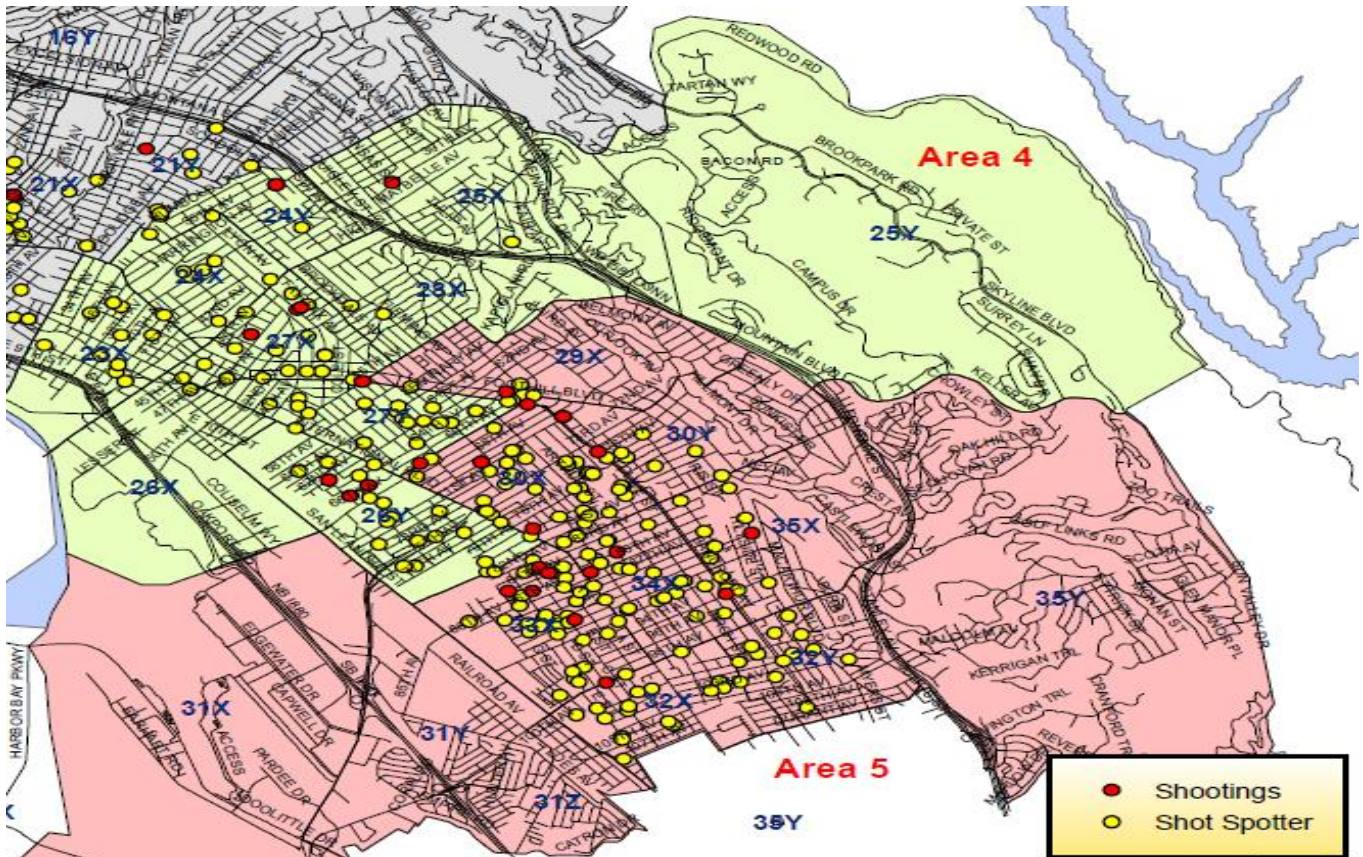

*Shot Spotter coverage is not citywide, gunshot calls is citywide

Incidents by Day of Week and Time of Day

DOW	COUNT	TIME OF DAY	COUNT
Monday	52	0000-0259	96
Tuesday	26	0300-0559	39
Wednesday	28	0600-0859	7
Thursday	37	0900-1159	10
Friday	35	1200-1459	8
Saturday	57	1500-1759	17
Sunday	82	1800-2059	34
Blank	0	2100-2359	105

WEST OAKLAND (Area's 1-3) SHOT SPOTTER INCIDENTS

Area 1: 14 Incidents

Area 2: 9 Incidents

Area 3: 59 Incidents

Data is extracted from the Oakland Police Department records database and are unaudited. The numbers do not match the official reports reported to the FBI through the Uniform Crime Reporting (UCR) program. Crime statistics can be affected by late reporting, the reclassification or unbounding of crimes, or the geo-coding process. *The only certified numbers are those contained in the UCR*

EAST OAKLAND SHOT SPOTTER INCIDENTS

Area 4: 84 Incidents Area 5: 151 Incidents

*More than one sensor may pick-up a single incident

Data is extracted from the Oakland Police Department records database and are unaudited. The numbers do not match the official reports reported to the FBI through the Uniform Crime Reporting (UCR) program. Crime statistics can be affected by late reporting, the reclassification or unbounding of crimes, or the geo-coding process. *The only certified numbers are those contained in the UCR*