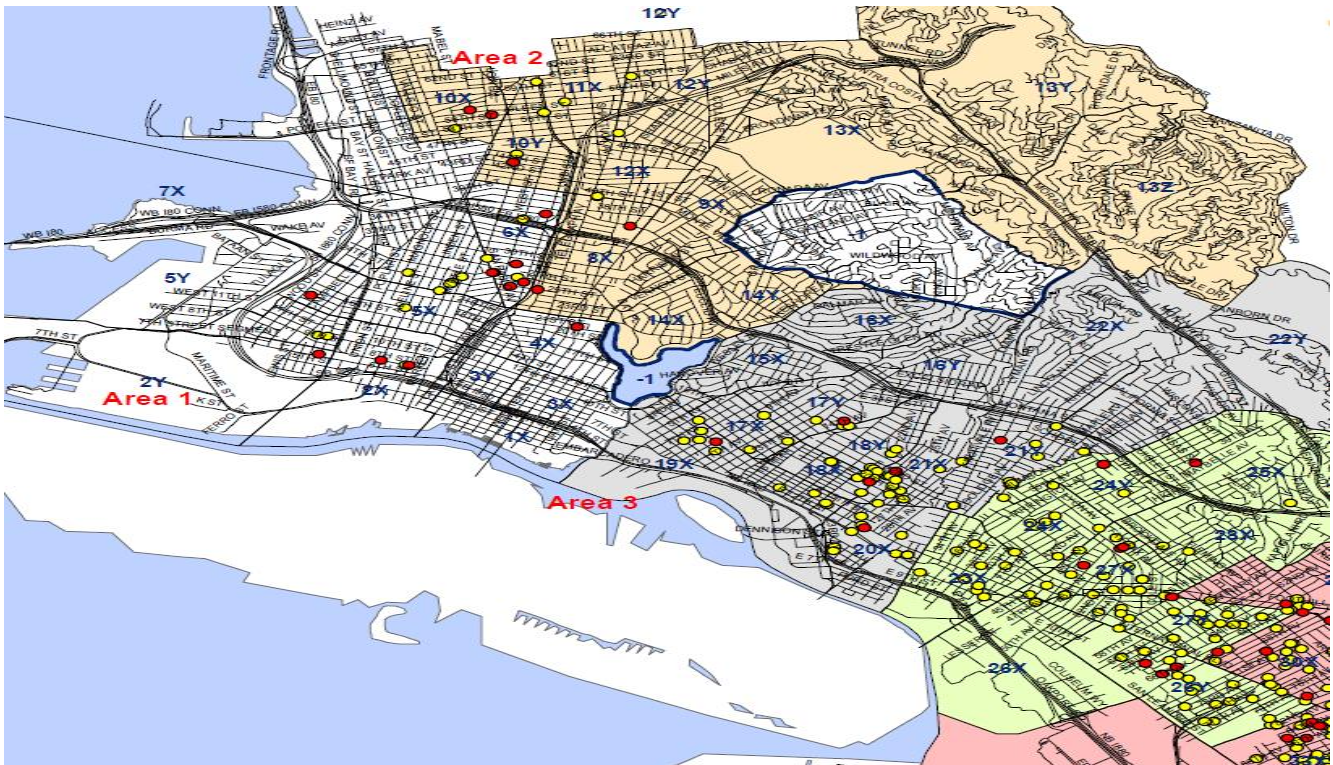

BEAT	COUNT
10Y	20
25X	18
06X	16
34X	14
21Y	11
24Y	10
27X	10
30Y	10

Shot Spotter Calls

BEAT	COUNT
30X	40
33X	35
34X	22
27Y	21
27X	19
26Y	18
32X	18
21X	12
23X	11

Combined Calls

BEAT	COUNT
30X	46
33X	43
34X	36
27X	29
26Y	25
27Y	25
10Y	23
32X	22
06X & 23X	20

*Shot Spotter coverage is not citywide, gunshot calls is citywide

Incidents by Day of Week and Time of Day

DOW	COUNT	TIME OF DAY	COUNT
Monday	52	0000-0259	96
Tuesday	26	0300-0559	39
Wednesday	28	0600-0859	7
Thursday	37	0900-1159	10
Friday	35	1200-1459	8
Saturday	57	1500-1759	17
Sunday	82	1800-2059	34
Blank	0	2100-2359	105

WEST OAKLAND (Area's 1-3) SHOT SPOTTER INCIDENTS

Area 1: 14 Incidents

Area 2: 9 Incidents

Area 3: 59 Incidents

Data is extracted from the Oakland Police Department records database and are unaudited. The numbers do not match the official reports reported to the FBI through the Uniform Crime Reporting (UCR) program. Crime statistics can be affected by late reporting, the reclassification or unbounding of crimes, or the geo-coding process. *The only certified numbers are those contained in the UCR*

EAST OAKLAND SHOT SPOTTER INCIDENTS

Area 4: 84 Incidents Area 5: 151 Incidents

*More than one sensor may pick-up a single incident

Data is extracted from the Oakland Police Department records database and are unaudited. The numbers do not match the official reports reported to the FBI through the Uniform Crime Reporting (UCR) program. Crime statistics can be affected by late reporting, the reclassification or unbounding of crimes, or the geo-coding process. *The only certified numbers are those contained in the UCR*