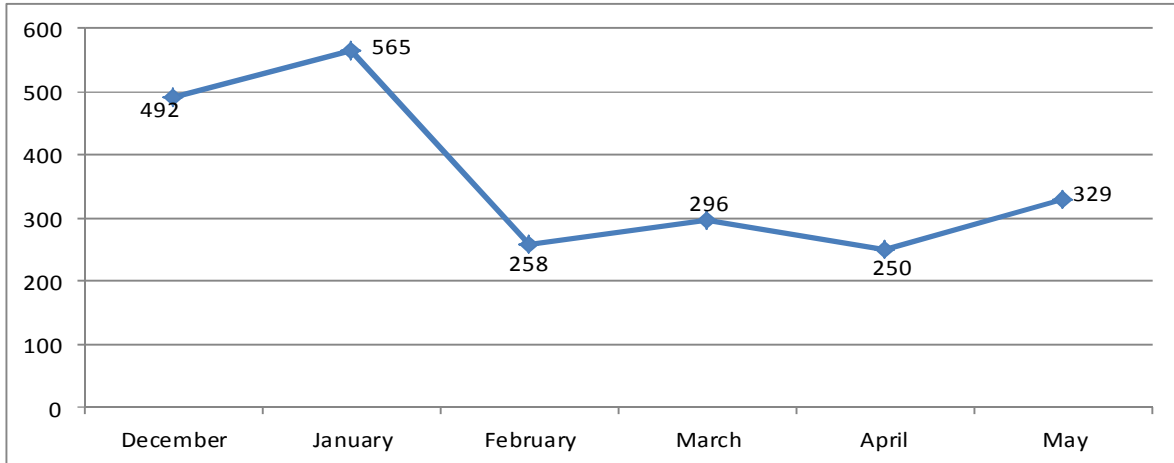

CITY OF OAKLAND SHOT SPOTTER REPORT

May 2014

Shot Spotter Data

Incident Type	April	May	% Change	May 2013
Total Incidents Captured	250	329	32%	289
Multiple Gunshots	154	214	39%	198
Single Gunshot	83	102	23%	84
Possible Gunshot(s)	13	13	0%	7

BEAT	COUNT
10Y	20
25X	18
06X	16
34X	14
21Y	11
24Y	10
27X	10
30Y	10

Shot Spotter Calls

BEAT	COUNT
30X	40
33X	35
34X	22
27Y	21
27X	19
26Y	18
32X	18
21X	12
23X	11

Combined Calls

BEAT	COUNT
30X	46
33X	43
34X	36
27X	29
26Y	25
27Y	25
10Y	23
32X	22
06X & 23X	20

*Shot Spotter coverage is not citywide, gunshot calls is citywide

Incidents by Day of Week and Time of Day

DOW	COUNT	TIME OF DAY	COUNT
Monday	52	0000-0259	96
Tuesday	26	0300-0559	39
Wednesday	28	0600-0859	7
Thursday	37	0900-1159	10
Friday	35	1200-1459	8
Saturday	57	1500-1759	17
Sunday	82	1800-2059	34
Blank	0	2100-2359	105

WEST OAKLAND (Area's 1-3) SHOT SPOTTER INCIDENTS

Area 1: 14 Incidents

Area 2: 9 Incidents

Area 3: 59 Incidents

Data is extracted from the Oakland Police Department records database and are unaudited. The numbers do not match the official reports reported to the FBI through the Uniform Crime Reporting (UCR) program. Crime statistics can be affected by late reporting, the reclassification or unbounding of crimes, or the geo-coding process. *The only certified numbers are those contained in the UCR*