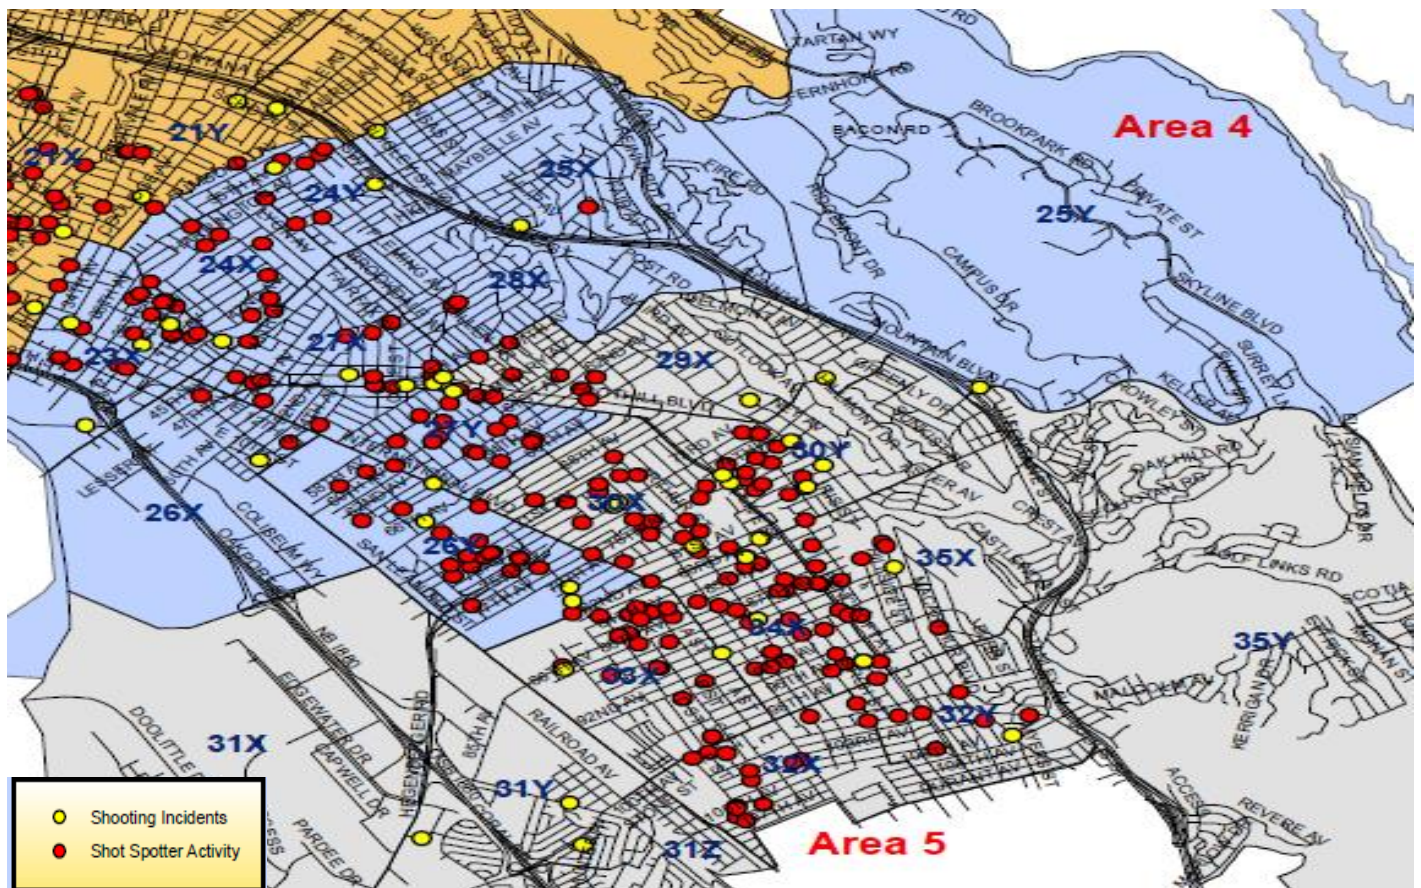

\*Graph taken from the Shot Spotter Monthly Activity Report

### WEST OAKLAND (Area's 1-3) SHOT SPOTTER INCIDENTS

Area 1: 19 Incidents

Area 2: 10 Incidents

Area 3: 67 Incidents

Data is extracted from the Oakland Police Department records database and are unaudited. The numbers do not match the official reports reported to the FBI through the Uniform Crime Reporting (UCR) program. Crime statistics can be affected by late reporting, the reclassification or unbounding of crimes, or the geo-coding process. *The only certified numbers are those contained in the UCR*

\*More than one sensor may pick-up a single incident

## ***EAST OAKLAND SHOT SPOTTER INCIDENTS***

***Area 4: 96 Incidents***

***Area 5: 188 Incidents***

\*More than one sensor may pick-up a single incident