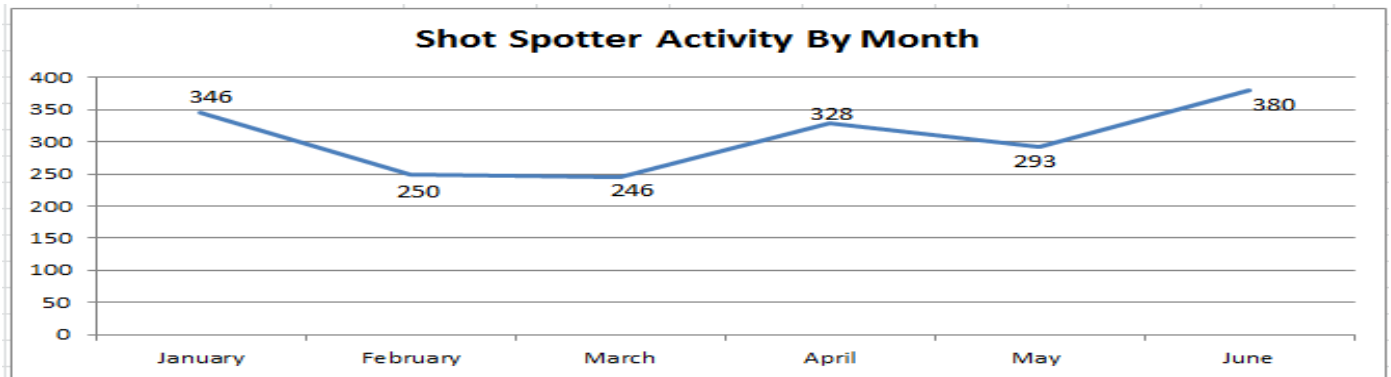

Gunshot Incidents by Time of Day and Day of Week

	0	1	2	3	4	5	6	7	8	9	10	11	12	13	14	15	16	17	18	19	20	21	22	23
Sunday	10	6	11	4	10	2	1		3	2	2	3				1	2		1	4	4	8	4	15
Monday	2	3	5						2	1	1		2				1		2	1	2	4	3	4
Tuesday	6	2	1		1		1	1	2	1							1	1		1	3	4	5	4
Wednesday	8	1	1				3		1				2		5	2	3	2	3	1	5	3	7	4
Thursday	1	1	2			1			2				1					2	2	7	1	7	5	9
Friday	3	7		1		1		1	1	1	2	1	1				1			1		1	11	9
Saturday	8	5	11	9	4	2	1	2			3	3	3	1	1	2			2		5	2	10	12

*Graph taken from the Shot Spotter Monthly Activity Report