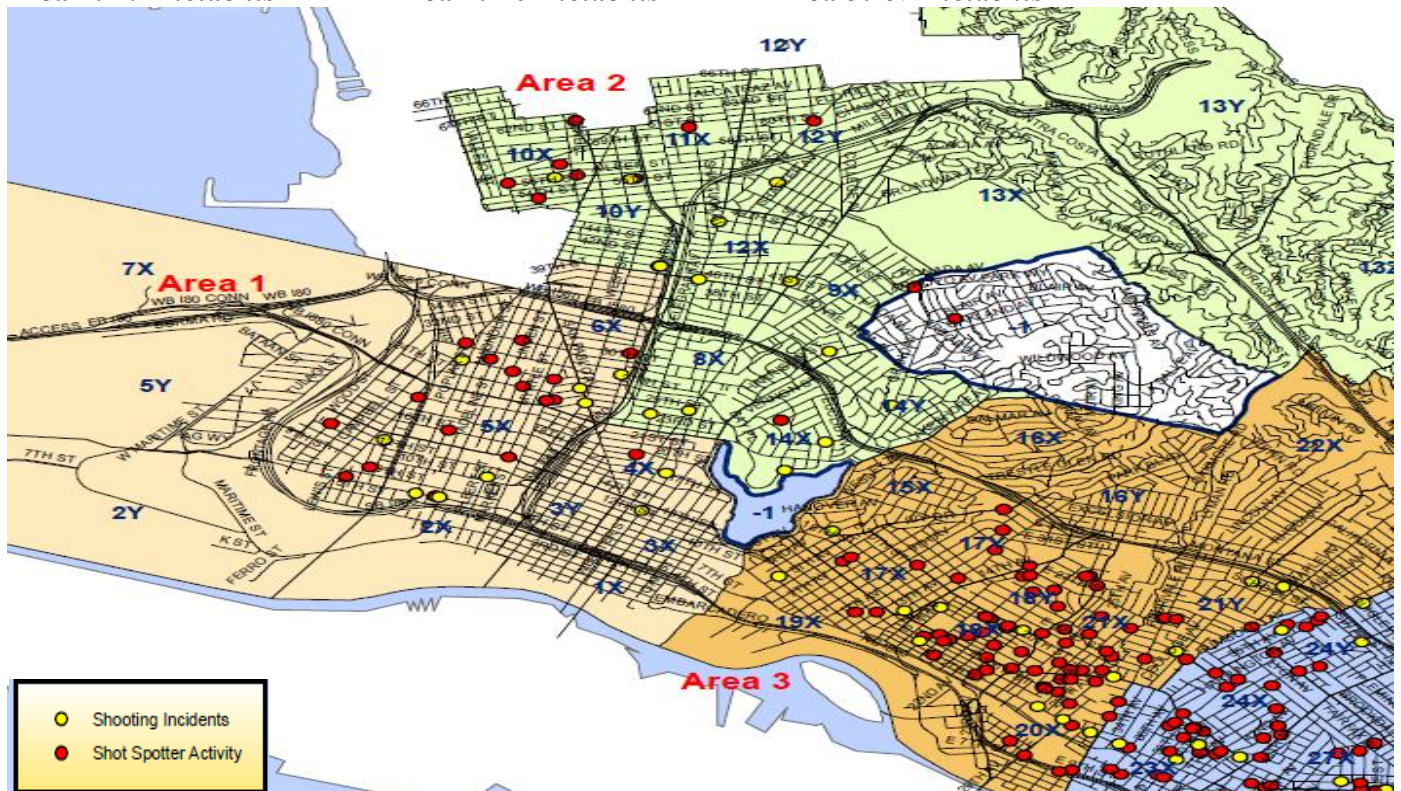

##### **Combined Calls**

BEAT	COUNT
30Y	42
34X	36
26Y	36
29X	36
30X	35
33X	33
21X	29
23X	29
32X	29

\*Shot Spotter coverage is not citywide, gunshot calls is citywide

### Gunshot Incidents by Time of Day and Day of Week

	0	1	2	3	4	5	6	7	8	9	10	11	12	13	14	15	16	17	18	19	20	21	22	23
Sunday	10	6	11	4	10	2	1		3	2	2	3				1	2		1	4	4	8	4	15
Monday	2	3	5						2	1	1		2				1		2	1	2	4	3	4
Tuesday	6	2	1		1		1	1	2	1							1	1		1	3	4	5	4
Wednesday	8	1	1				3		1				2		5	2	3	2	3	1	5	3	7	4
Thursday	1	1	2			1			2				1					2	2	7	1	7	5	9
Friday	3	7		1		1		1	1	1	2	1	1				1			1		1	11	9
Saturday	8	5	11	9	4	2	1	2			3	3	3	1	1	2			2		5	2	10	12

\*Graph taken from the Shot Spotter Monthly Activity Report

### WEST OAKLAND (Area's 1-3) SHOT SPOTTER INCIDENTS

Area 1: 19 Incidents

Area 2: 10 Incidents

Area 3: 67 Incidents

Data is extracted from the Oakland Police Department records database and are unaudited. The numbers do not match the official reports reported to the FBI through the Uniform Crime Reporting (UCR) program. Crime statistics can be affected by late reporting, the reclassification or unbounding of crimes, or the geo-coding process. *The only certified numbers are those contained in the UCR*