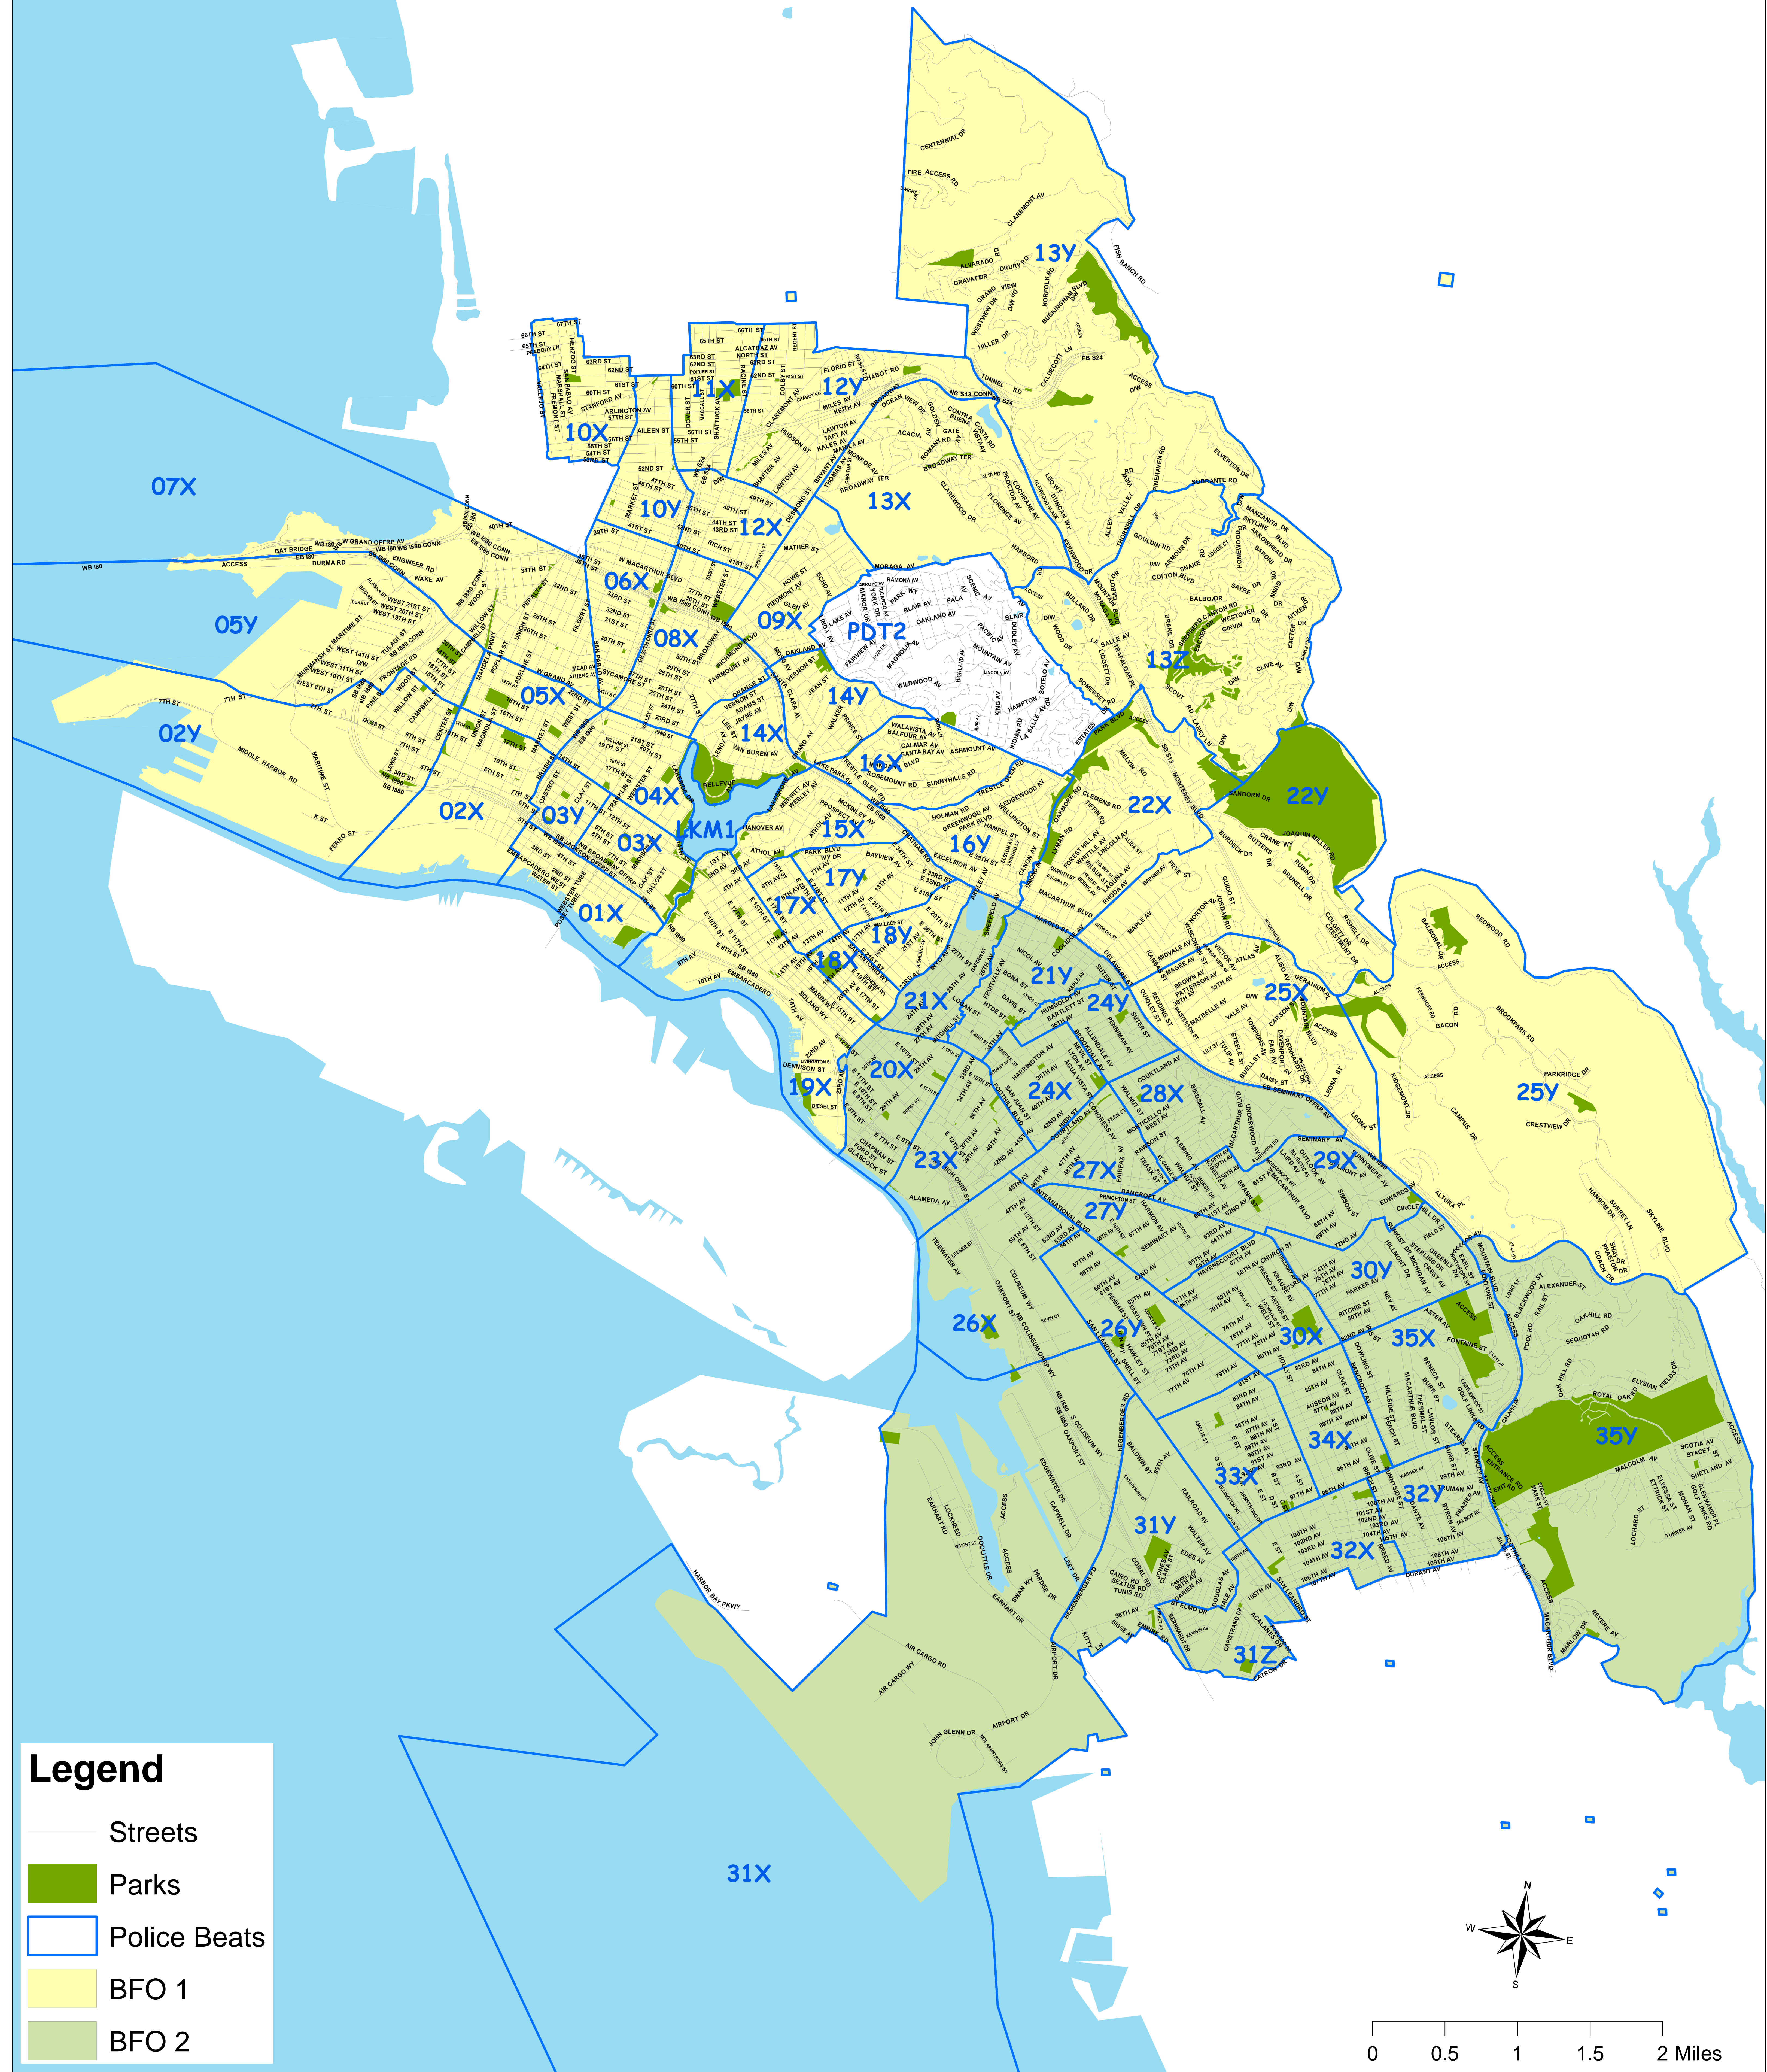

# Oakland Police Department Neighborhood Crime Prevention Council Map

### Legend

- Streets
- Parks
- Police Beats
- BFO 1
- BFO 2

0 0.5 1 1.5 2 Miles