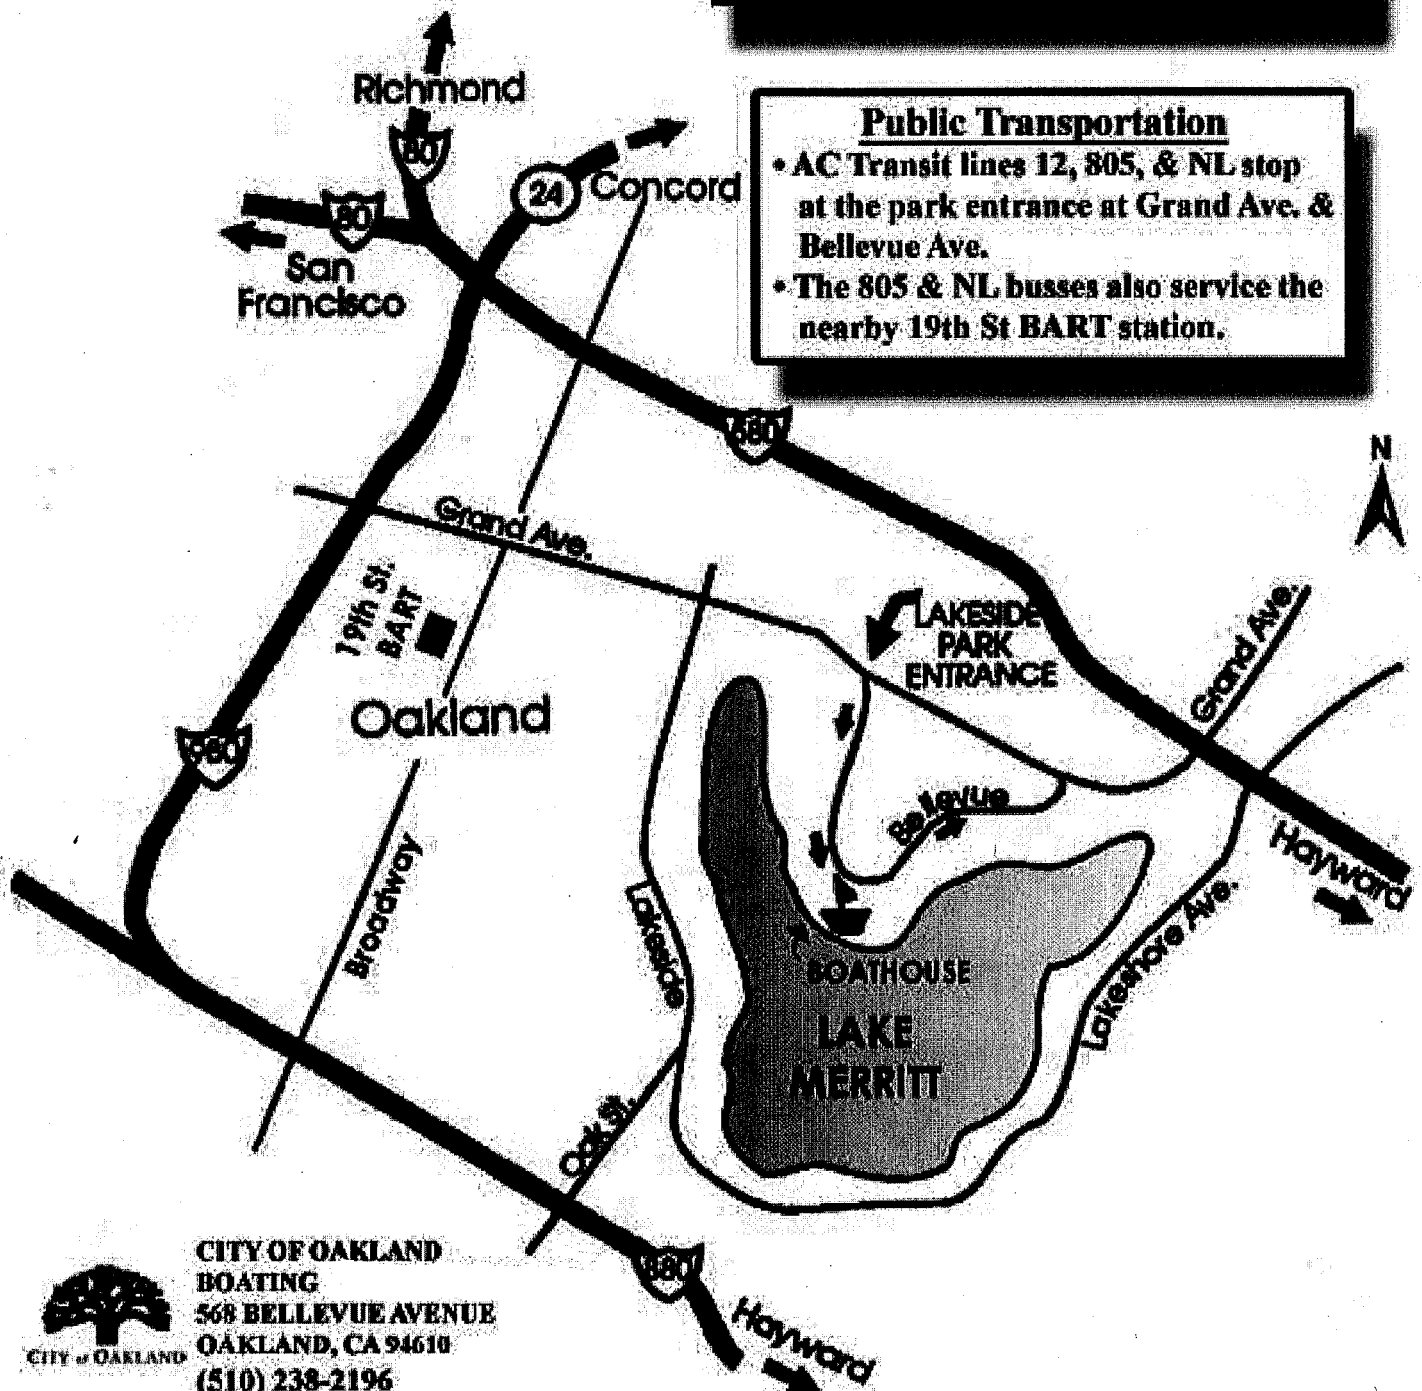

580 East & West

- Exit Grand Ave.
- Turn right at first light onto Grand Ave.
- Turn left on Bellevue Ave. & pay parking fee
- Go approximately 0.5 miles & turn right into driveway (at blue Sailboat House sign) and continue into parking lot.

880 North

- Exit Oak St.
- Turn right onto Oak St.
- Oak St. turns into Lakeside Dr.
- Turn right onto Grand Ave.
- Make a slight right onto Bellevue Ave. & pay parking fee
- Go approximately 0.5 miles & turn right into driveway (at blue Sailboat House sign) and continue into parking lot.

Public Transportation

- AC Transit lines 12, 805, & NL stop at the park entrance at Grand Ave. & Bellevue Ave.
- The 805 & NL busses also service the nearby 19th St BART station.

CITY OF OAKLAND
BOATING
568 BELLEVUE AVENUE
OAKLAND, CA 94618
(510) 238-2196