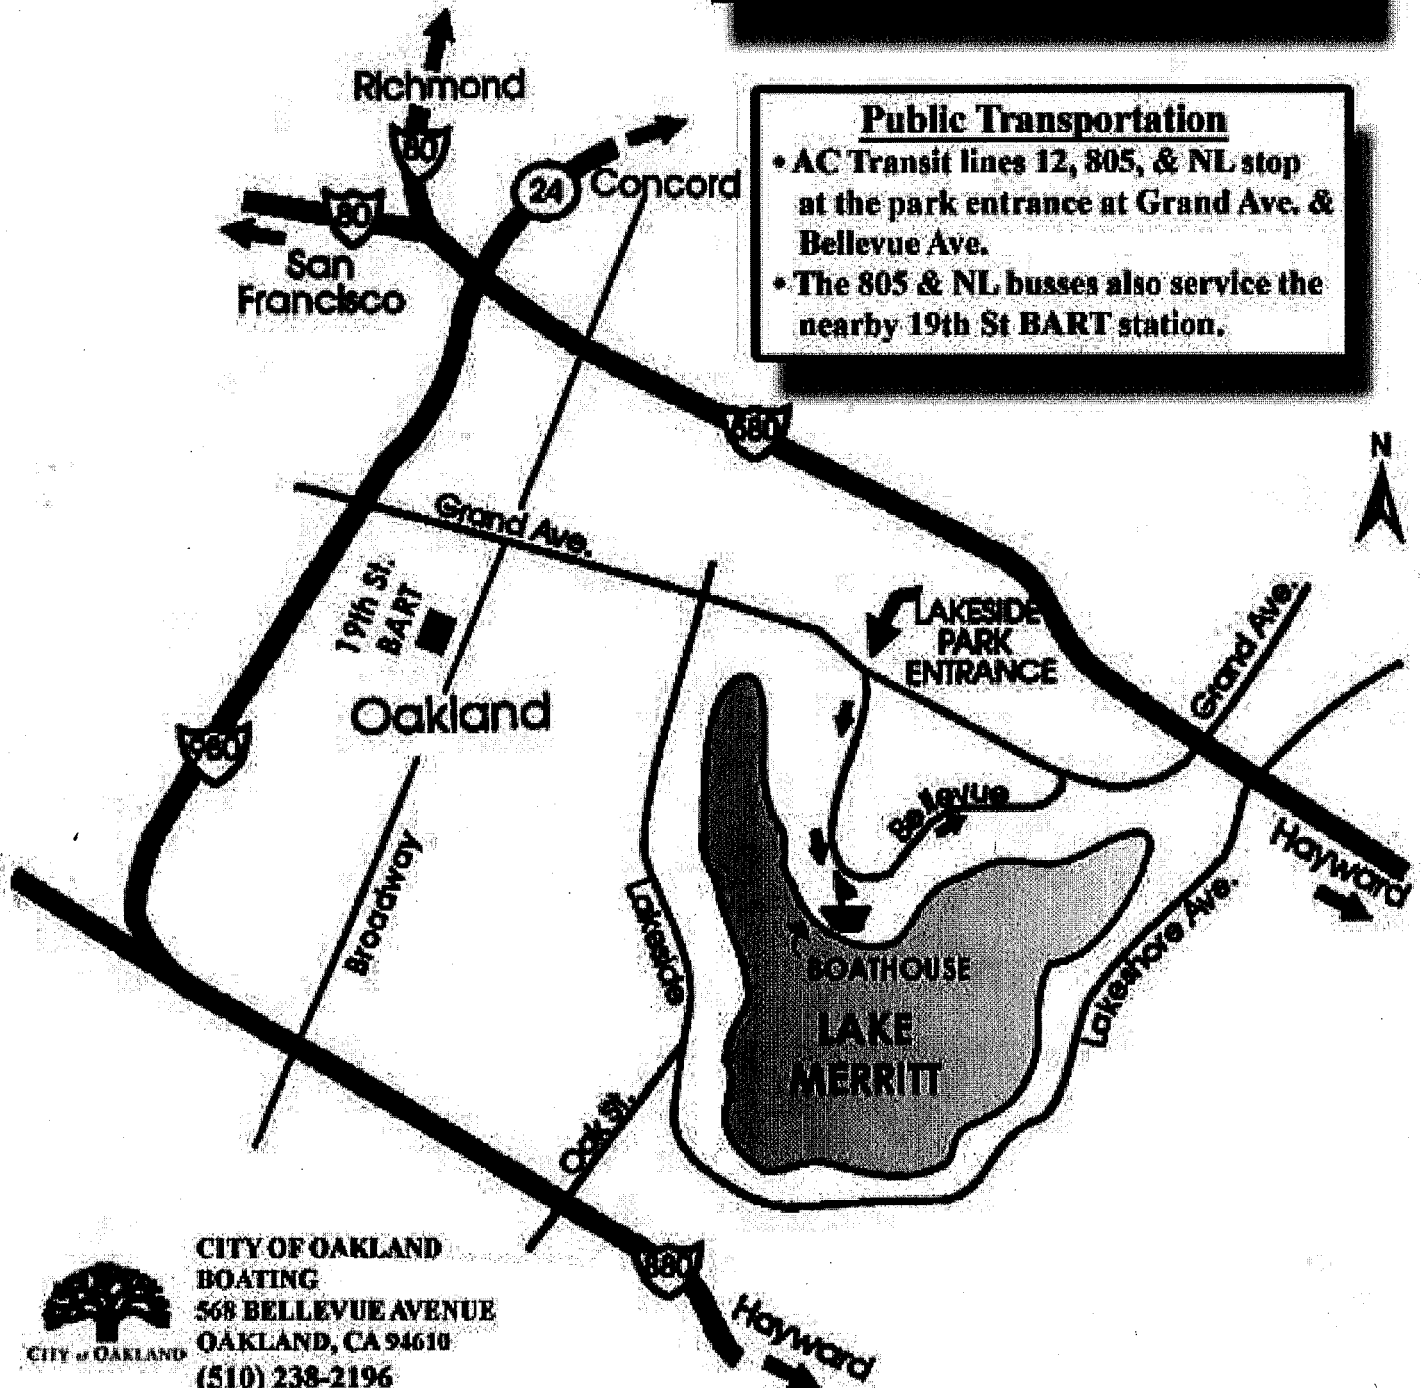

580 East & West

- Exit Grand Ave.
- Turn right at first light onto Grand Ave.
- Turn left on Bellevue Ave. & pay parking fee
- Go approximately 0.5 miles & turn right into driveway (at blue Sailboat House sign) and continue into parking lot.

880 North

- Exit Oak St.
- Turn right onto Oak St.
- Oak St. turns into Lakeside Dr.
- Turn right onto Grand Ave.
- Make a slight right onto Bellevue Ave. & pay parking fee
- Go approximately 0.5 miles & turn right into driveway (at blue Sailboat House sign) and continue into parking lot.

Public Transportation

- AC Transit lines 12, 805, & NL stop at the park entrance at Grand Ave. & Bellevue Ave.
- The 805 & NL busses also service the nearby 19th St BART station.

CITY OF OAKLAND
BOATING
568 BELLEVUE AVENUE
OAKLAND, CA 94618
(510) 238-2196