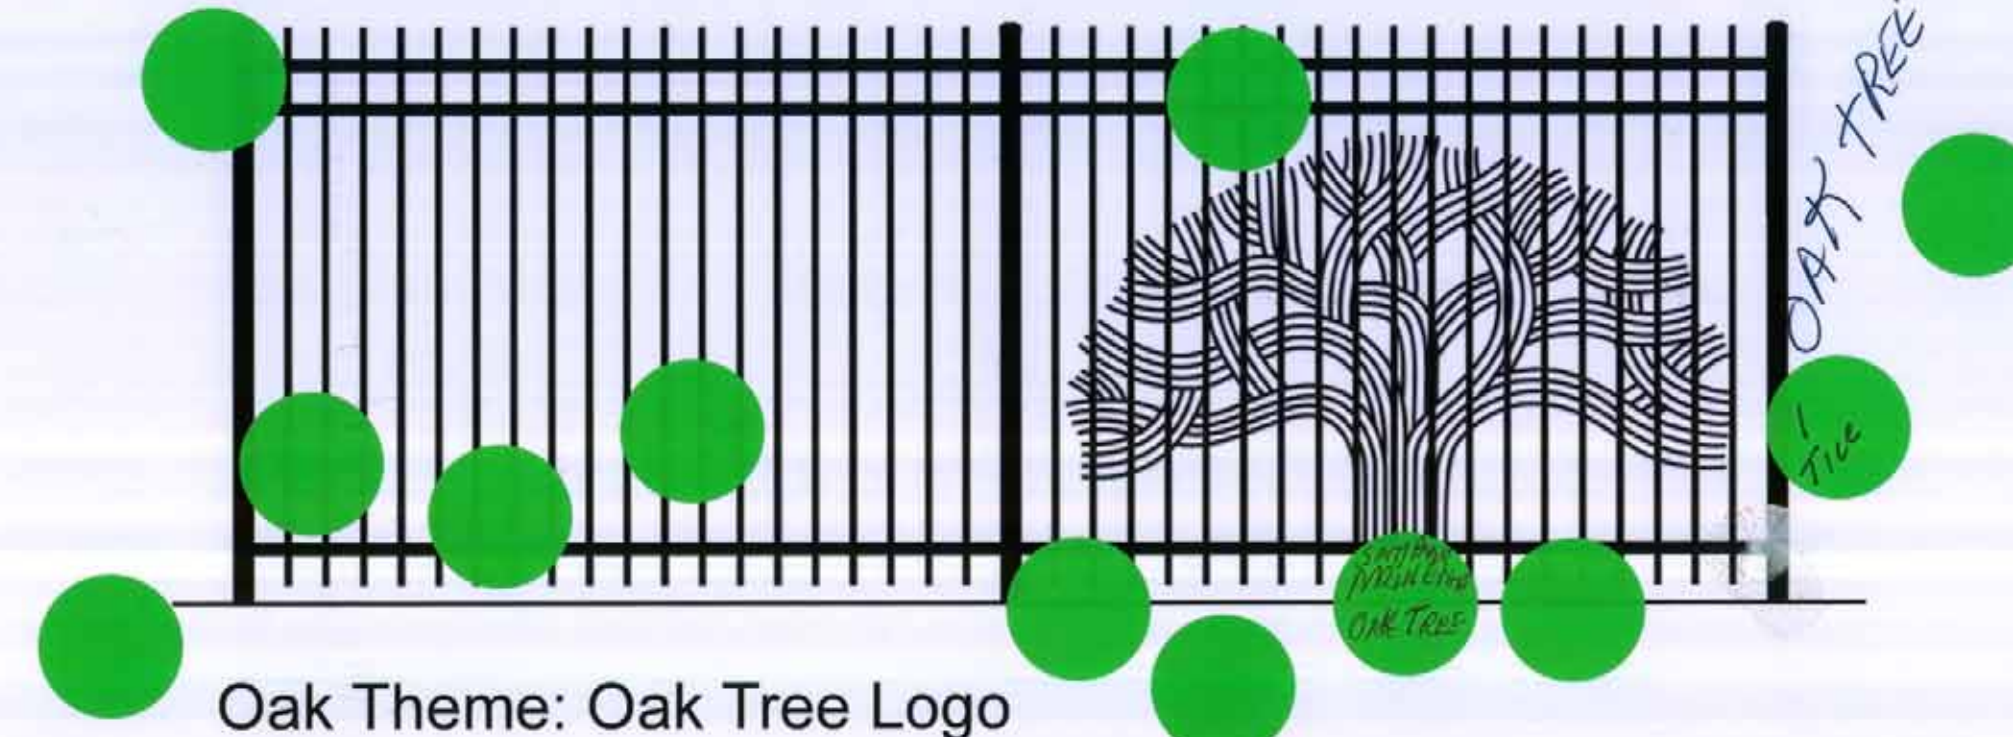

FENCE TOP TREATMENT OPTIONS - SELECT ONE

SECURITY

SIMPLE

FINIAL

NO Fence

POTENTIAL OPTIONS IF ADDITIONAL FUNDING BECOMES AVAILABLE

ARTISTIC FENCE TREATMENTS - SELECT ONE

Victorian Theme: Gothic Swoosh

Oak Theme: Leaves & Acorns  
(We have 9 leaves & 2 acorns.)

Diversity Theme: Neighbors Holding Hands

Victorian Theme: Thistle Curl

Oak Theme: Oak Tree Logo

Diversity Theme: Encourage Love

COMMUNITY MESSAGE BOARD