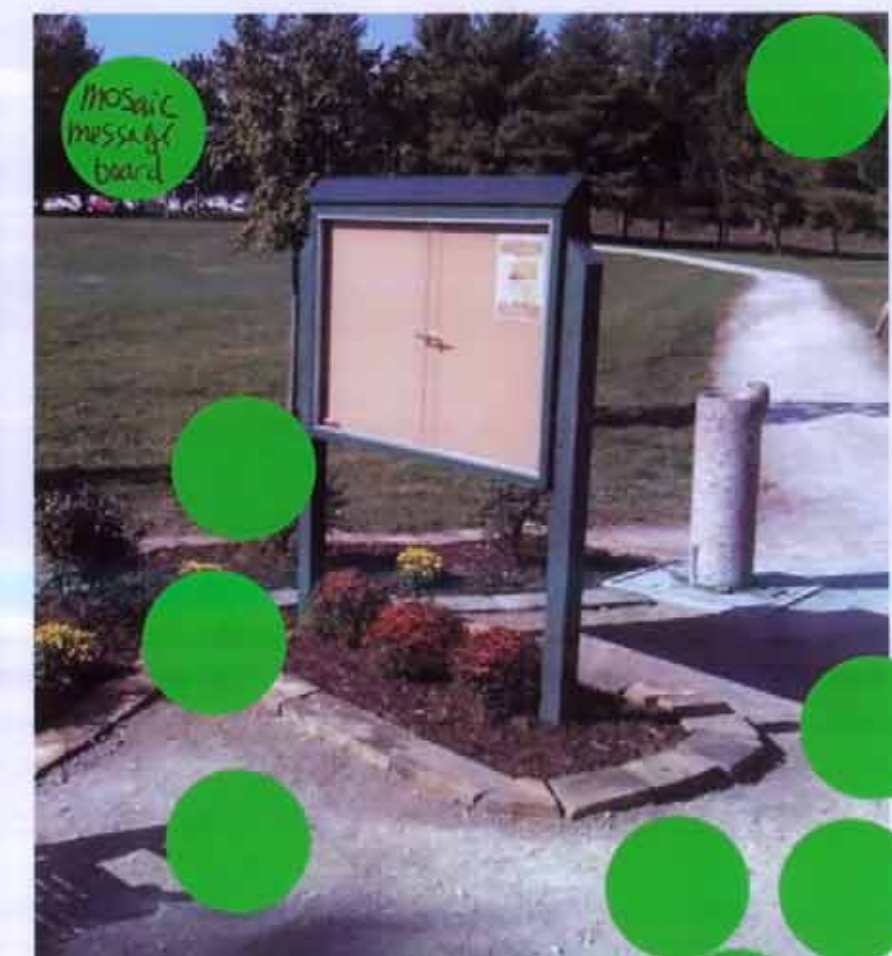

FENCE TOP TREATMENT OPTIONS - SELECT ONE

SECURITY

SIMPLE

FINIAL

NO Fence

POTENTIAL OPTIONS IF ADDITIONAL FUNDING BECOMES AVAILABLE

ARTISTIC FENCE TREATMENTS - SELECT ONE

Victorian Theme: Gothic Swoosh

Oak Theme: Leaves & Acorns  
(We have 9 leaves & 2 acorns.)

Diversity Theme: Neighbors Holding Hands

Victorian Theme: Thistle Curl

Oak Theme: Oak Tree Logo

Diversity Theme: Encourage Love

COMMUNITY MESSAGE BOARD

Yes, Message Board

No Message Board

Mounted on Fence

Mounted on Posts

Inside Fence

Outside Fence