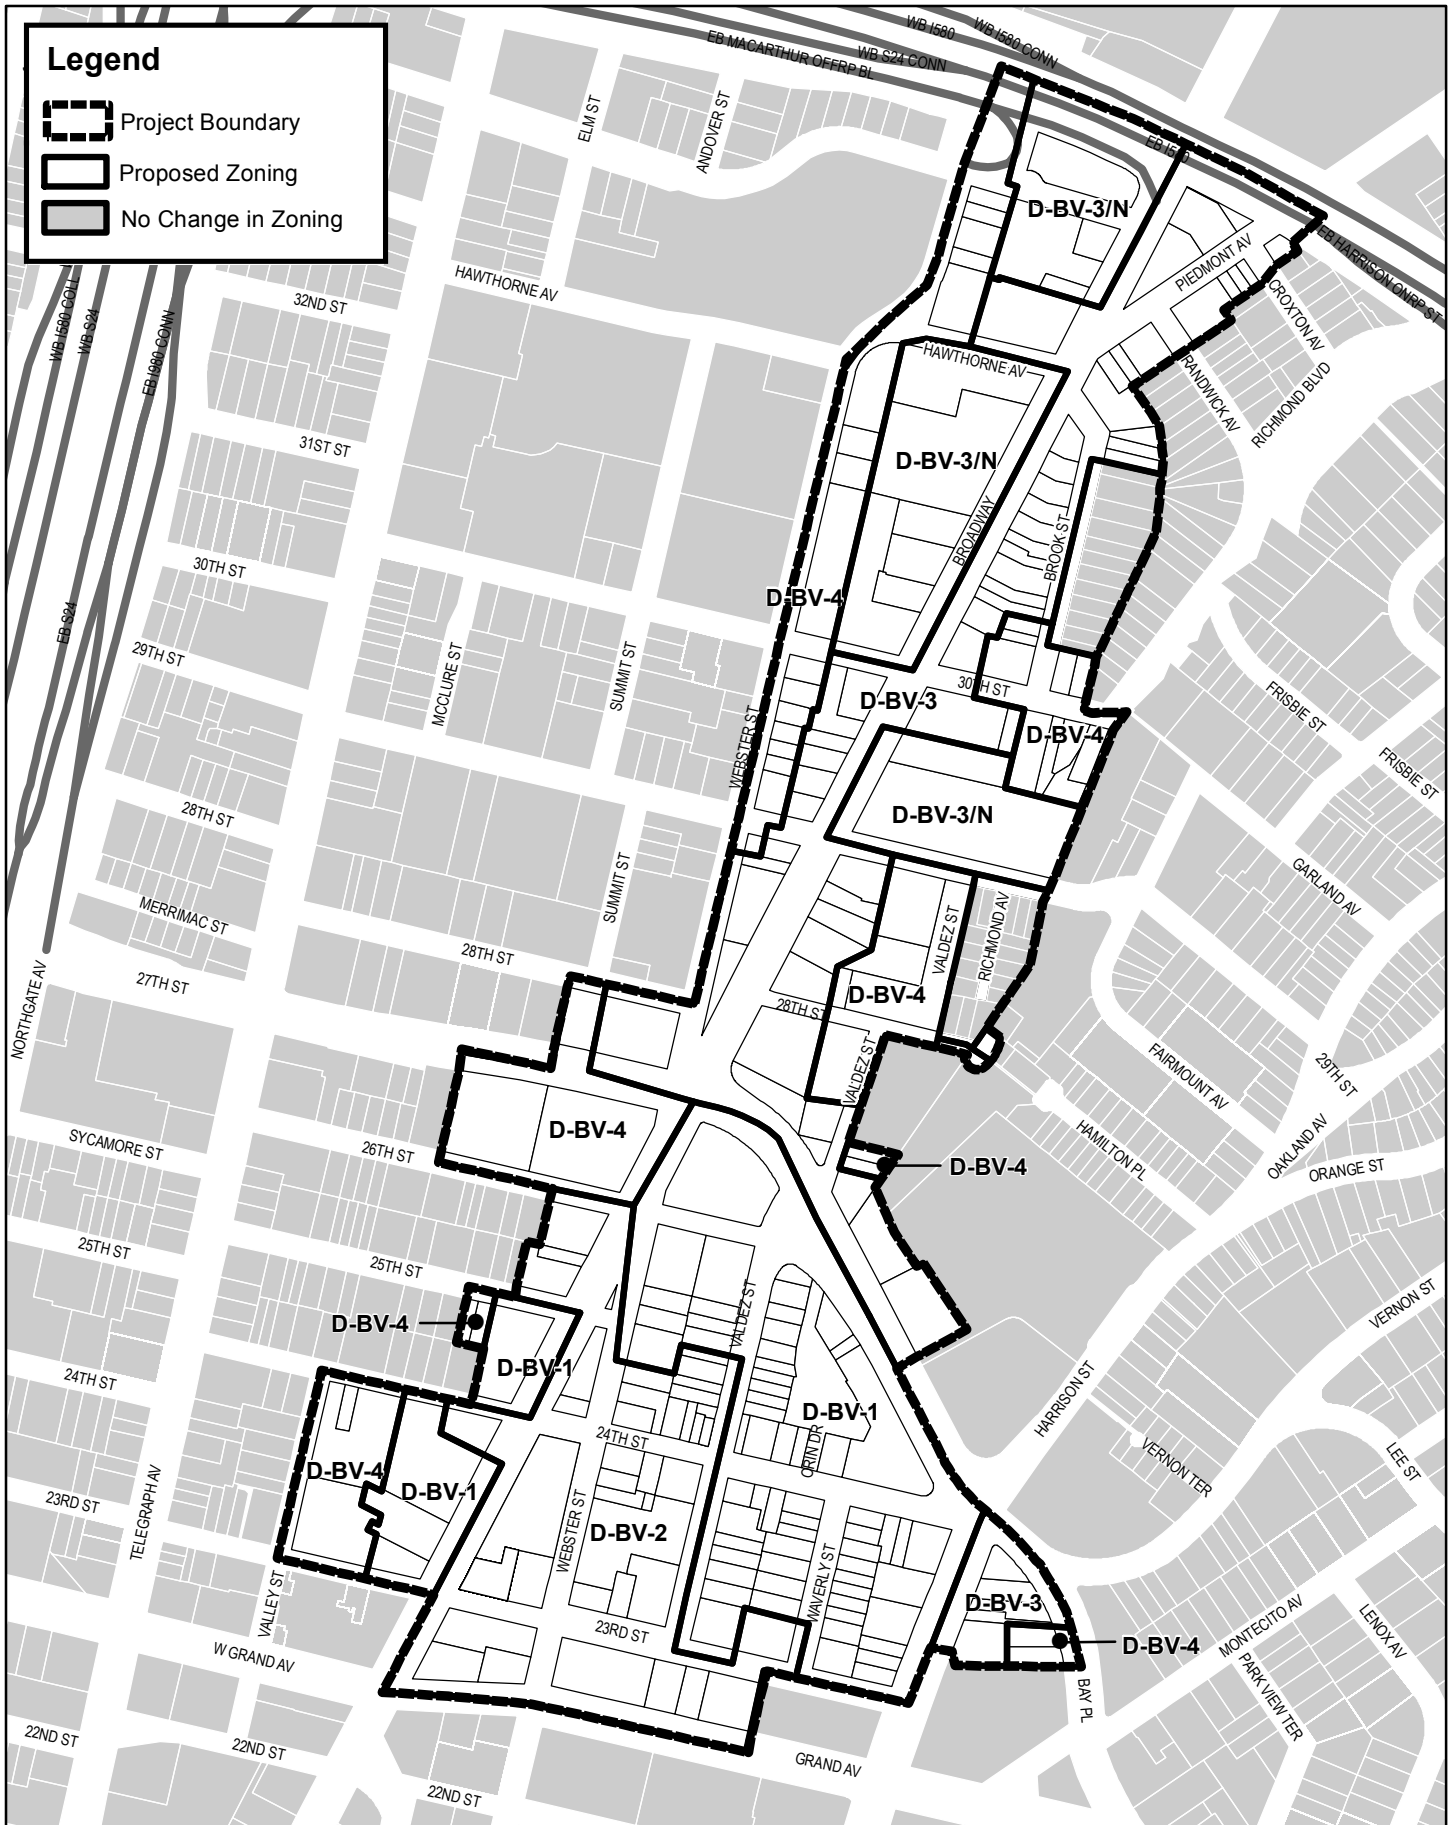

Legend

-  Project Boundary
-  Proposed Zoning
-  No Change in Zoning

Planning and Building Department June 10, 2014

Broadway Valdez District Specific Plan
Zoning Map