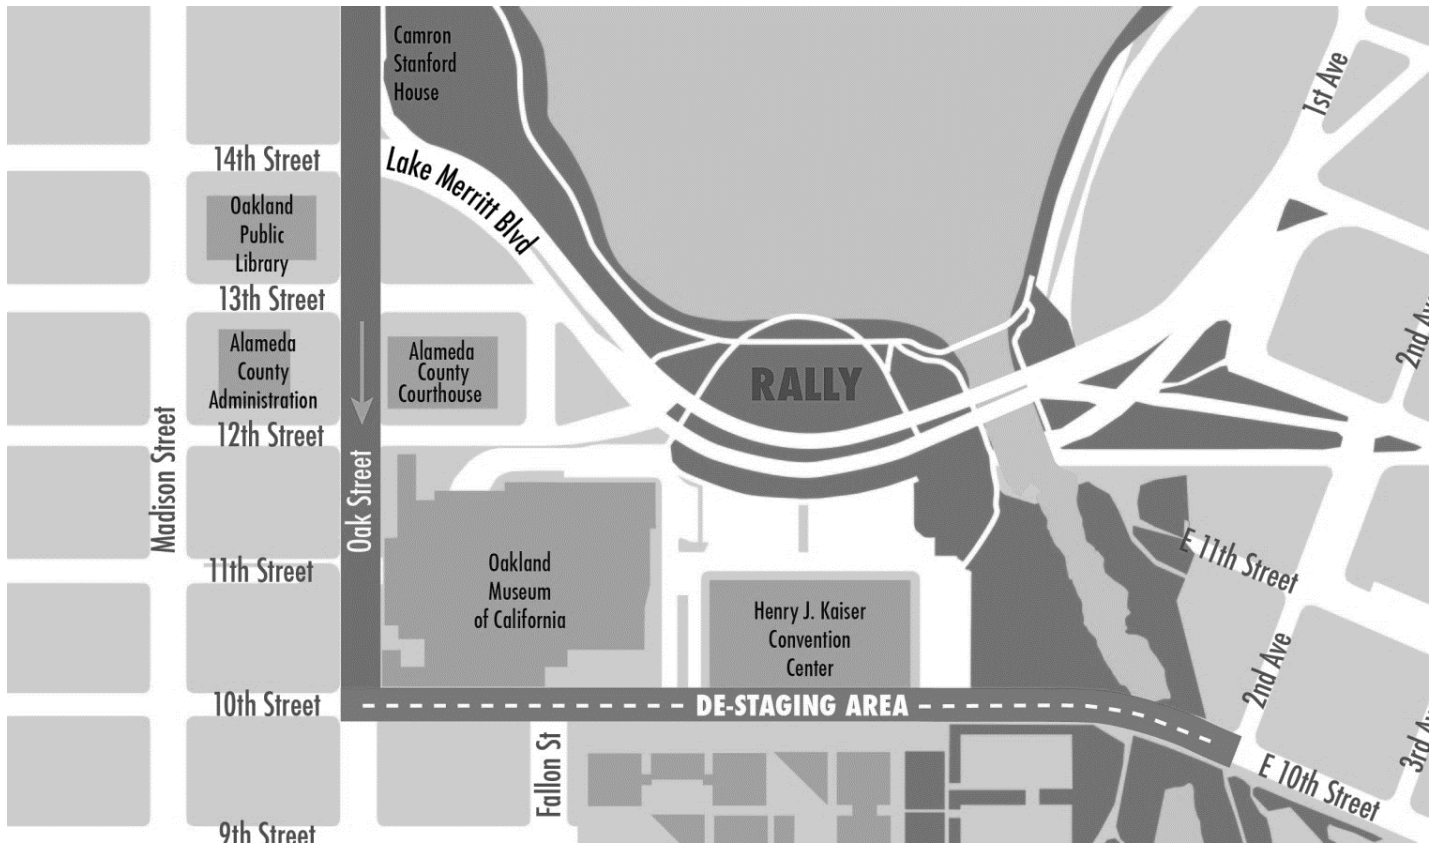

Map of Rally and De-Staging Areas

See details on reverse.

For parade and rally details: www.warriors.com/parade including complete road closures and public transit options.