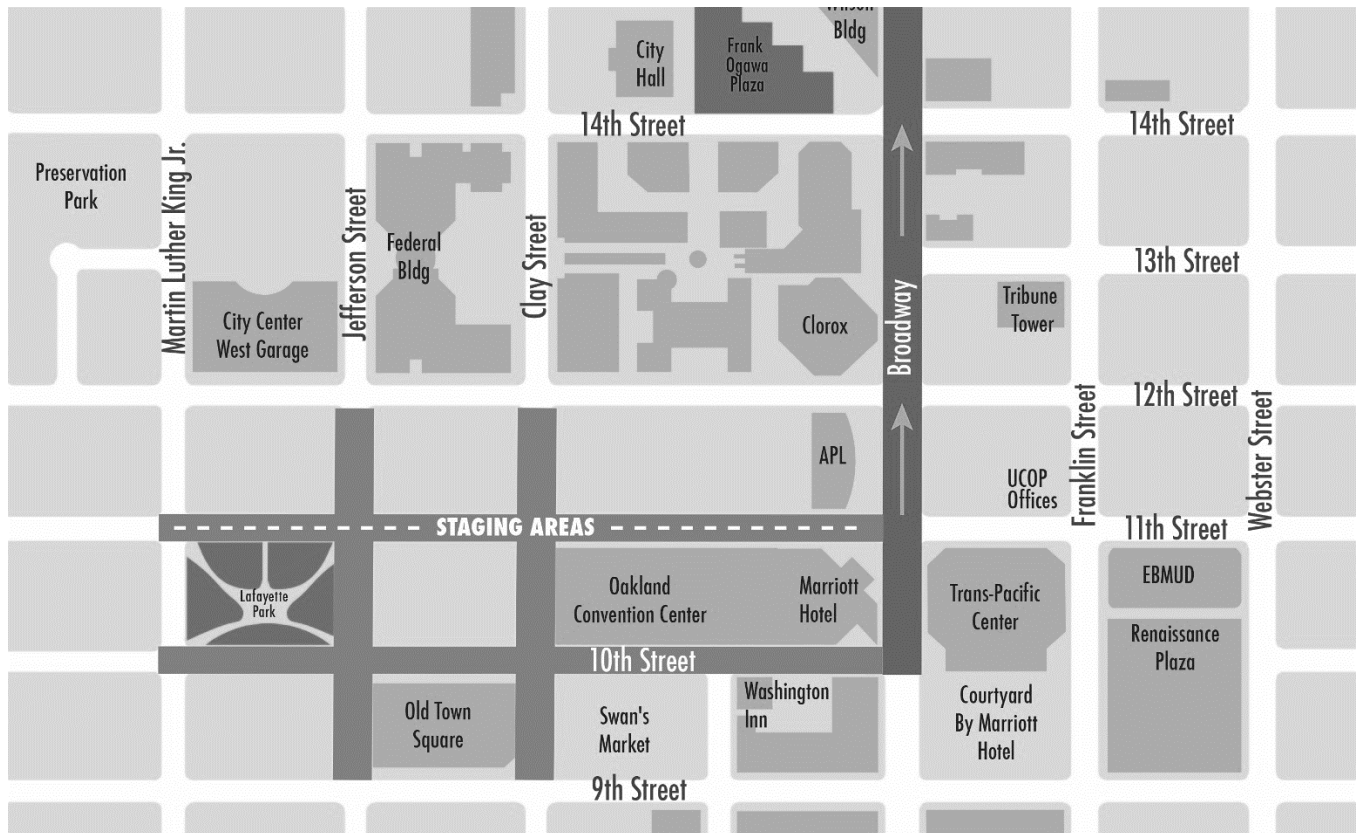

## GOLDEN STATE WARRIORS CELEBRATION PARADE STAGING

The **following streets will be closed** to prepare for the championship parade and rally celebrating the Warriors' victory. No-parking signs will be posted in advance. Steel barricades or fencing will line both sides of the street for the safety of the parade participants and the crowds. Driveways will be blocked by both the steel barricades and crowds during this time so please prepare accordingly.

### **8PM on Wednesday, June 14 through 6PM on Thursday, June 15**

- 10<sup>th</sup> St. from Broadway to Martin Luther King, Jr. Blvd.
- 11<sup>th</sup> St. from Broadway to Martin Luther King, Jr. Blvd.
- Clay St. from 10<sup>th</sup> St. to 12<sup>th</sup> St.
- Jefferson St. from 10<sup>th</sup> St. to 12<sup>th</sup> St.

Restrictions include:

- No cars will be allowed to park on the street
- Fence line will run the length of closure on both sides of street
- No cross traffic on Jefferson or Clay

PARADE MARCHES ON THURSDAY, JUNE 15, 10:00AM  
STARTING AT 11<sup>TH</sup> & BROADWAY