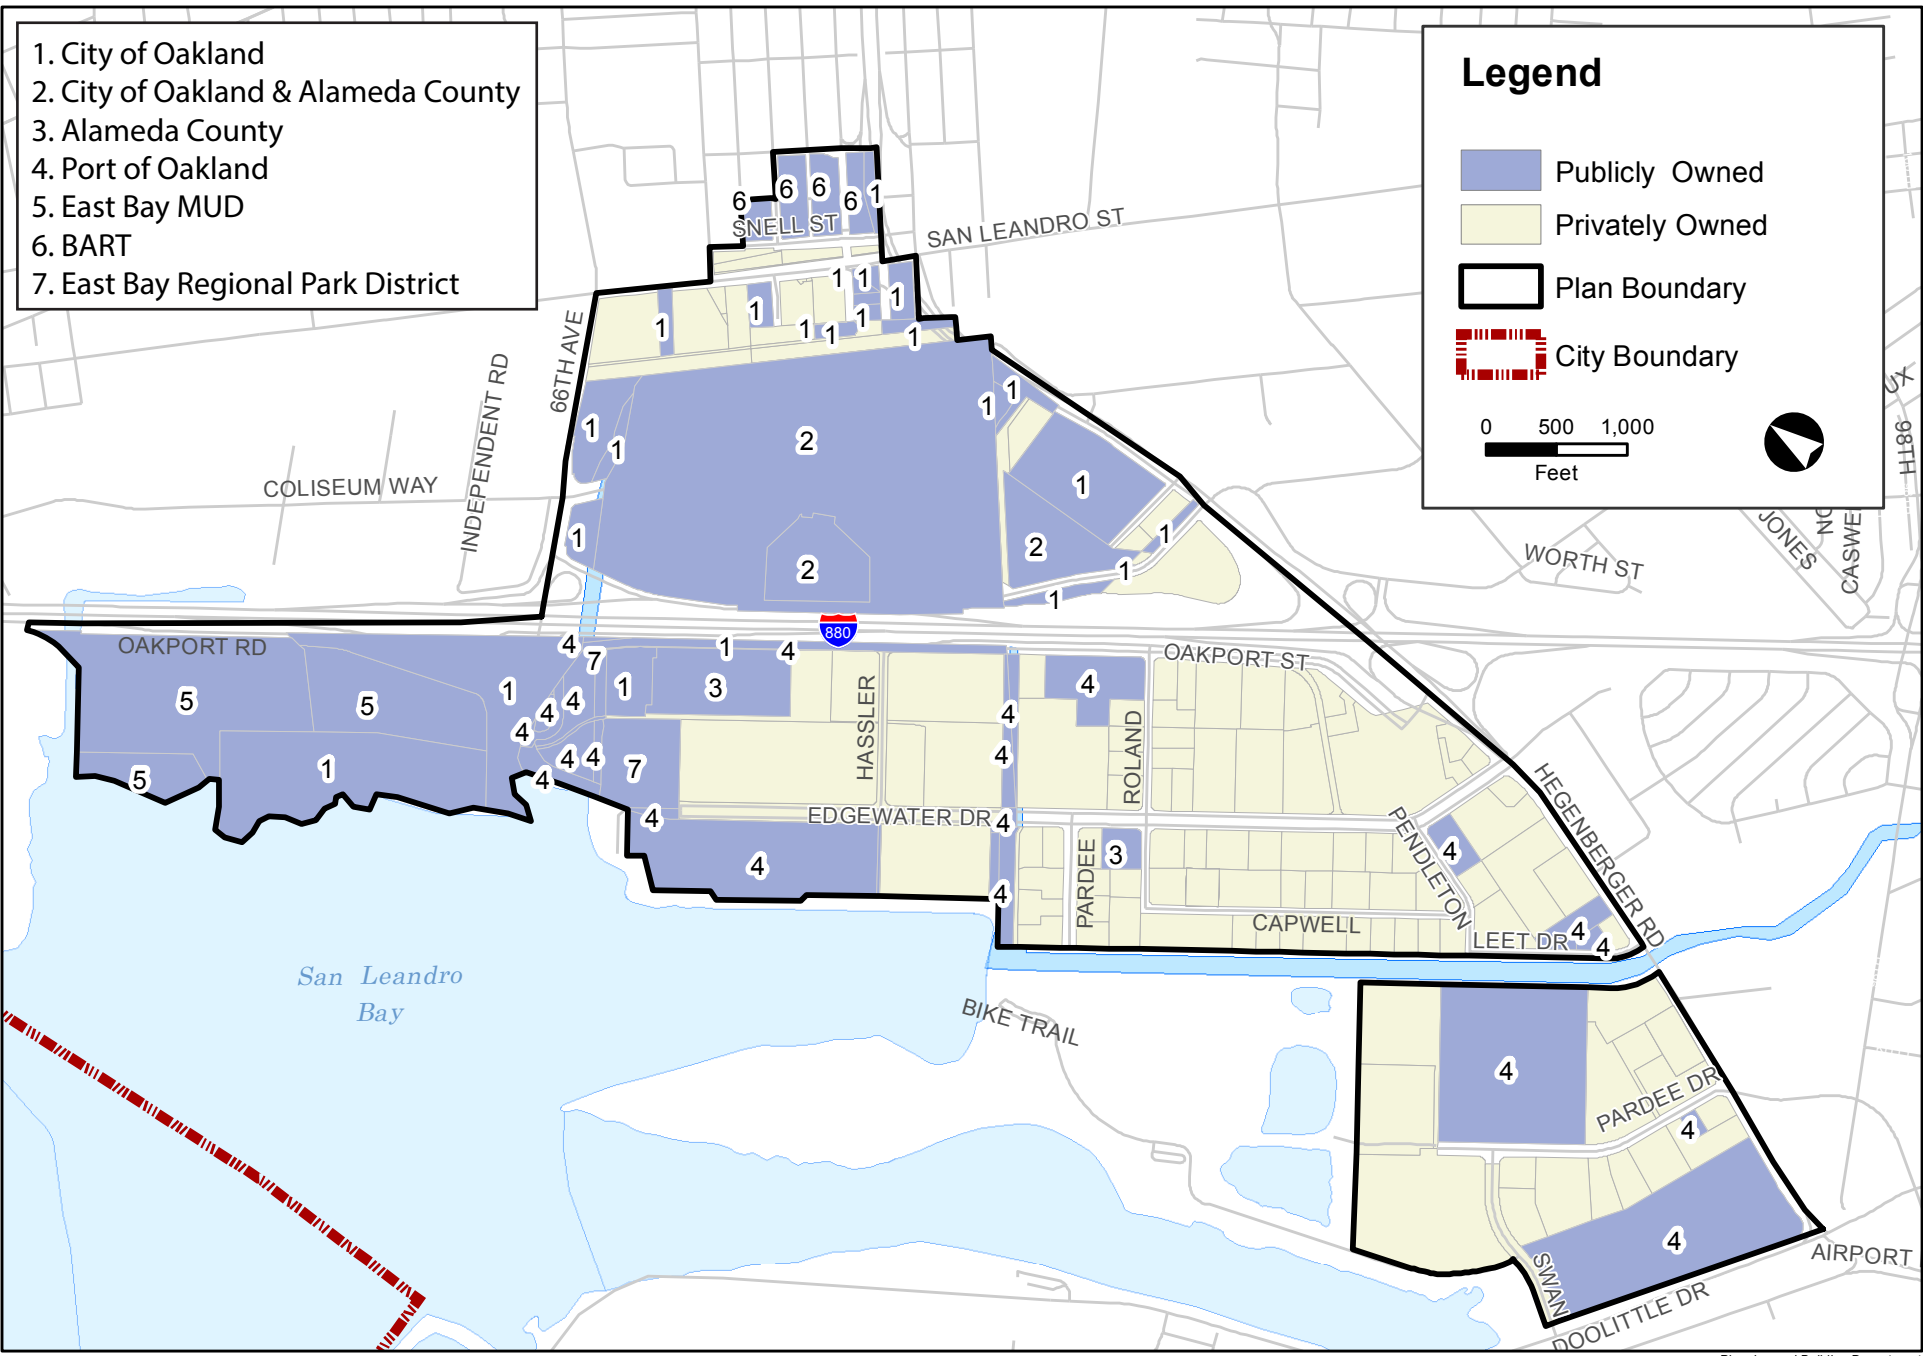

- 1. City of Oakland
- 2. City of Oakland & Alameda County
- 3. Alameda County
- 4. Port of Oakland
- 5. East Bay MUD
- 6. BART
- 7. East Bay Regional Park District

Legend

- Publicly Owned
- Privately Owned
- Plan Boundary
- City Boundary

0 500 1,000
Feet

COLISEUM AREA SPECIFIC PLAN

Publicly-owned land